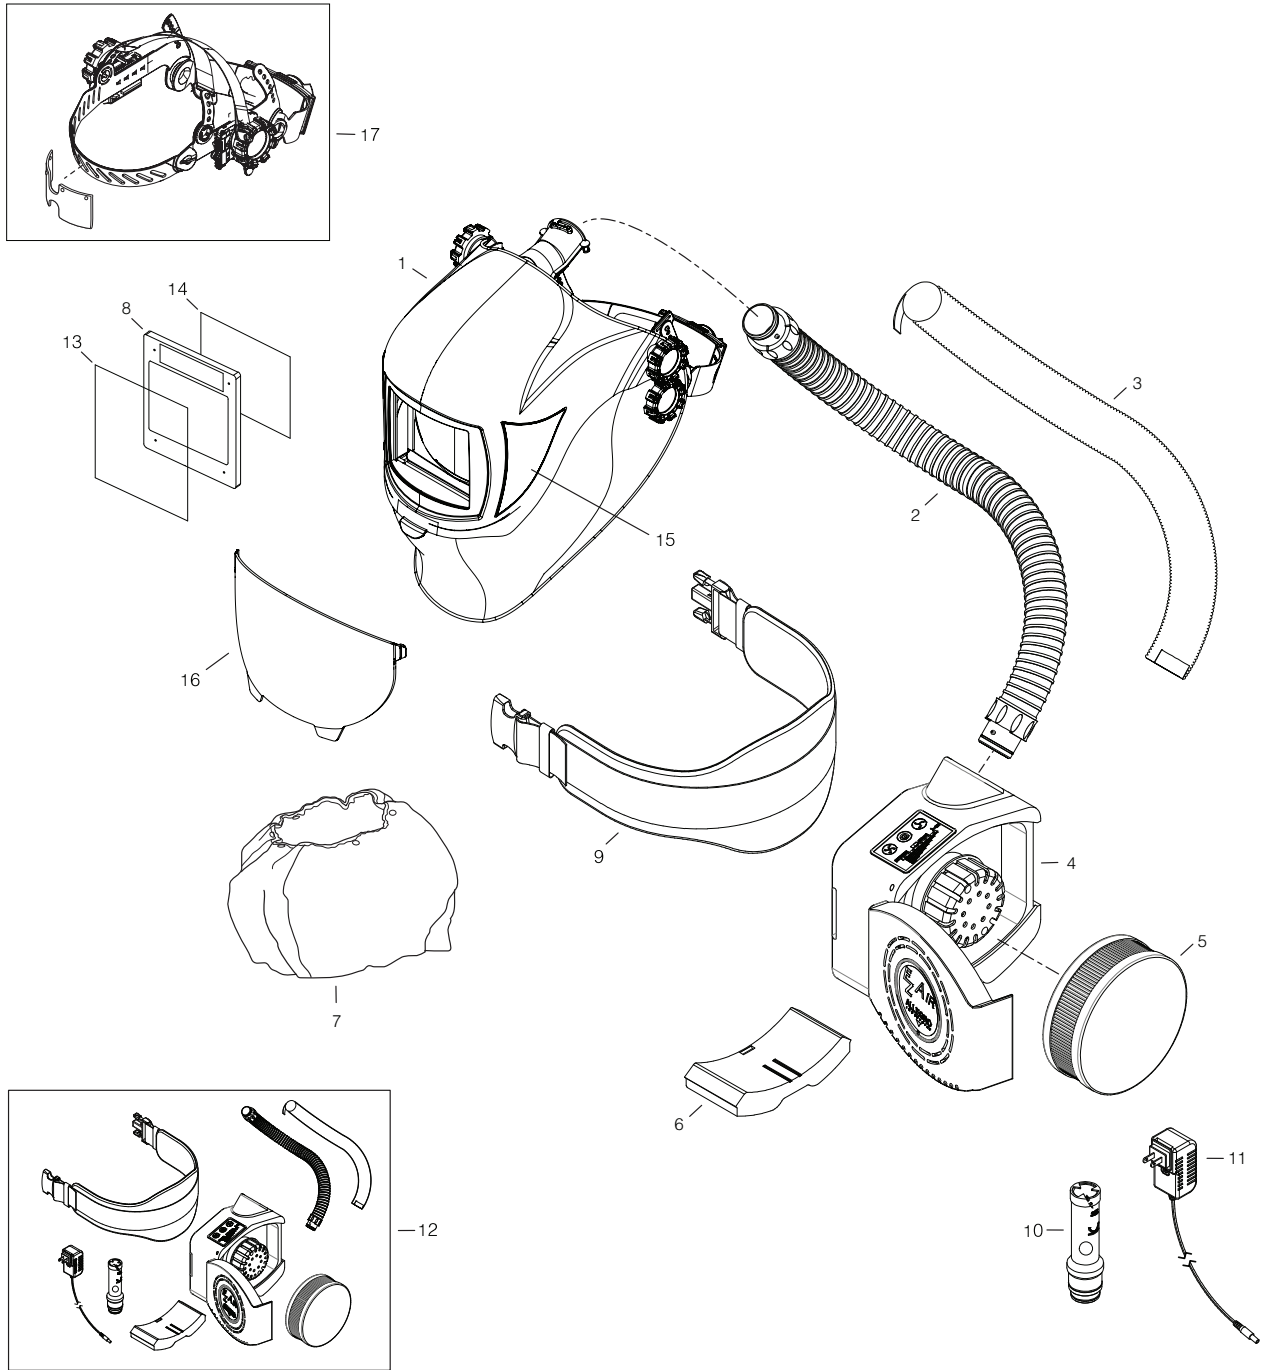

**PRODUCT: EZ AIR MAX PAPR**

**PART NUMBER: 9936**

KEY	PART #	DESCRIPTION	KEY	PART #	DESCRIPTION	KEY	PART #	DESCRIPTION
	<b>9936</b>	<b>EZ Air MAX PAPR (Full Assembly w/ 7500VX ADF Lens)</b>	6	9933-BAT	Battery	13	9936-7500OCP	Outer Cover Lens (5/Pkg.)
1	9936-BH7500	EZ Air Max Headtop w/ 7500VX Lens	7	9936-HFS	Neck Shroud	14	9936-7500ICP	Inner Cover Lens (5/Pkg.)
2	9936-BT	Breathing Tube w/o FR Cover (45")	8	9904-36	Replacement 7500VX ADF Lens Kit	15	9936-SPBK	Side Panel Kit, Black
3	9936-BTFR	Breathing Tube FR Cover (45")	9	9935-WBT	FR Waist Belt		9936-SWS5	Side Windows Kit, Shade 6
4	9935-BLW02	Blower	10	9935-AIF	Air Flow Indicator	16	9936-GV	Grinding Visor (2/Pkg.)
5	9935-FIL	HEPA Filter (1 each)	11	9933-CHG	Battery Charger	17	9936-15HG	Head Suspension (w/ Sweatband)
			12	9936-BLW	PAPR Assembly w/o Headtop			