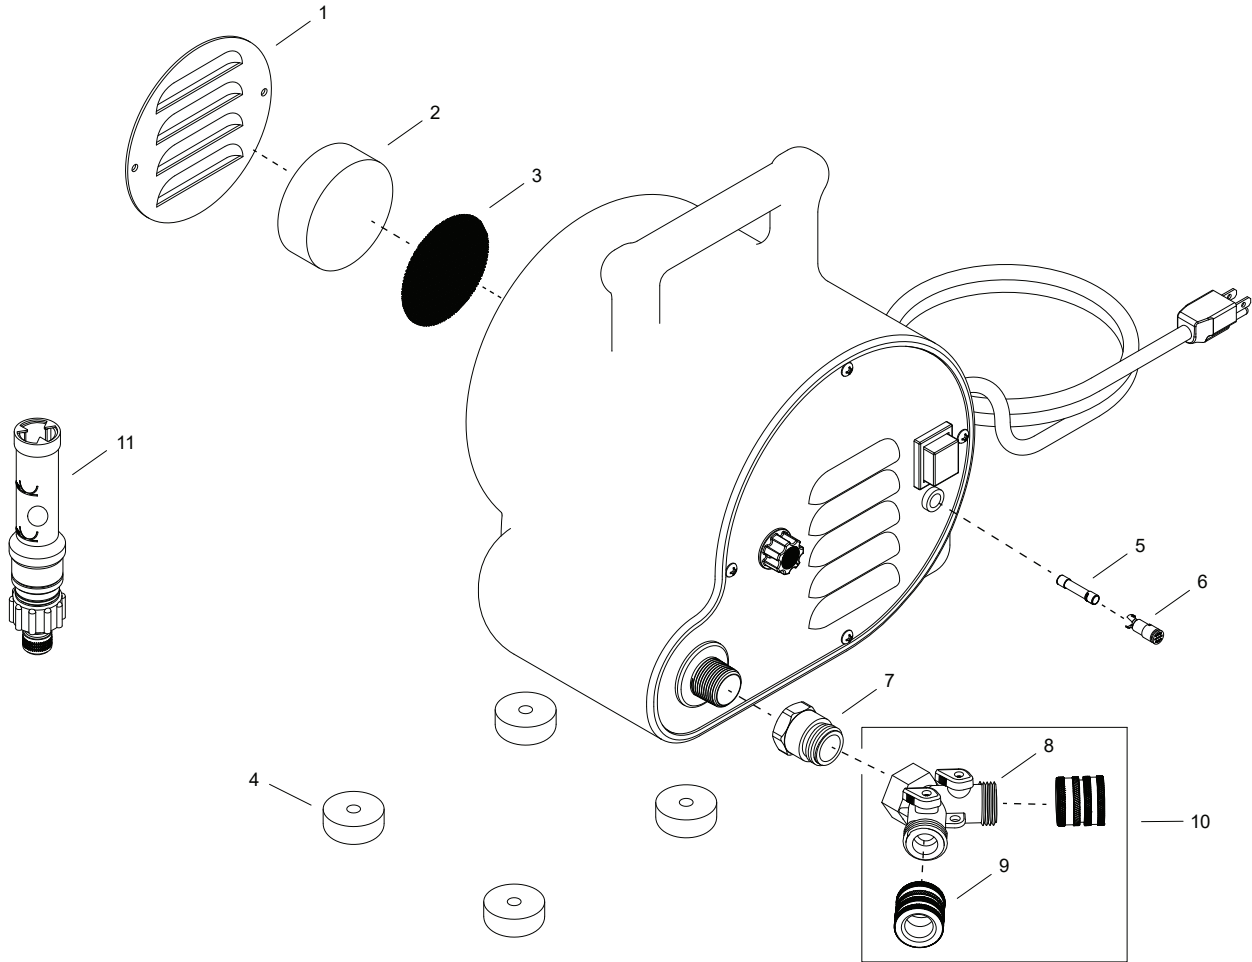

PRODUCT: BREATHING AIR BLOWER

PART NUMBER: 9815-EF

KEY	PART #	DESCRIPTION	KEY	PART #	DESCRIPTION	KEY	PART #	DESCRIPTION
	9815-EF	Breathing Air Blower w/ EF Couplers	4	9505-06	Rubber Feet (Each)	9	9100-04EF	3/4" Coupler (Parker)
1	9815-FP	Filter Plate	5	9815-F	Fuse	10	9815-EFY	Twin Valve and Coupling Assy.
2	9815-FIL	Foam Filter	6	9815-FC	Fuse Cover	11	9818-20	Respirator Flow Indicator
3	9815-FS	Filter Screen	7	9815-BA	3/4" GHTM x 3/4" NPTF Adapter			
			8	9815-GHT	GHT Twin Valve			