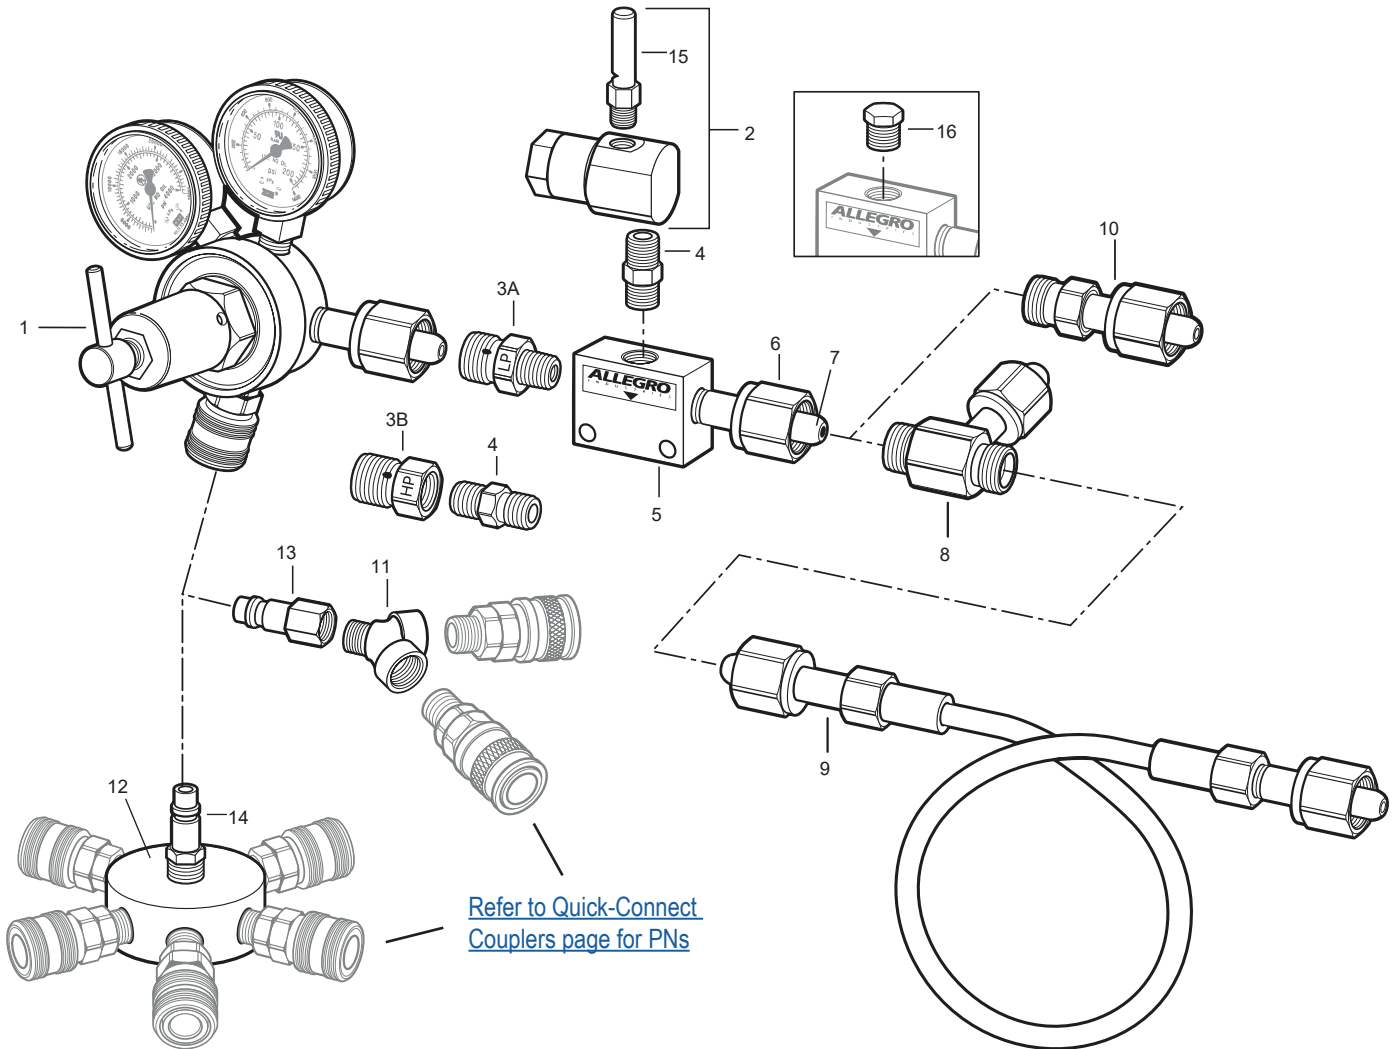

PRODUCT: BREATHING AIRLINE CASCADE

PART NUMBER: 9891 SERIES

KEY	PART #	DESCRIPTION	KEY	PART #	DESCRIPTION	KEY	PART #	DESCRIPTION
	9891	Airline Cascade						
1	9891-01	LP Regulator Assy. (w/ Coupler)	7	9885-43	LP CGA-346 Nipple	11	9872-10	Y-Connector
	9891-11	HP Regulator Assy. (w/ Coupler)	8	9886-43	HP CGA-347 Nipple	12	9875-11	Manifold
2	9885-09B	Alarm Assembly	9	9891-03	LP Tee Connection	13	8400-04	Plug, Hansen FNPT
3a	9885-44	LP CGA-346 Male Adapter	10	9891-07	LP Flexible Pigtail (w/ Check Valve)	14	8400-04A	Plug, Hansen MNPT
3b	9886-44	HP CGA-347 Male Adapter		9891-06	LP Rigid Pigtail (w/ Check Valve)	15	9885-09C	Whistle w/Orifice & Nut Assembly
4	9886-31	Hex Nipple		9891-19	HP Flexible Pigtail (w/ Check Valve)	16	9886-35	Plug
5	9885-10	Manifold Block		9891-17	HP Flexible Pigtail (w/o Check Valve)			
6	9885-42	LP CGA-346 Nut, Wrench Tight		9891-16	HP Rigid Pigtail (w/o Check Valve)			
	9886-42	HP CGA-347 Nut, Wrench Tight		9891-04	LP Check Valve			