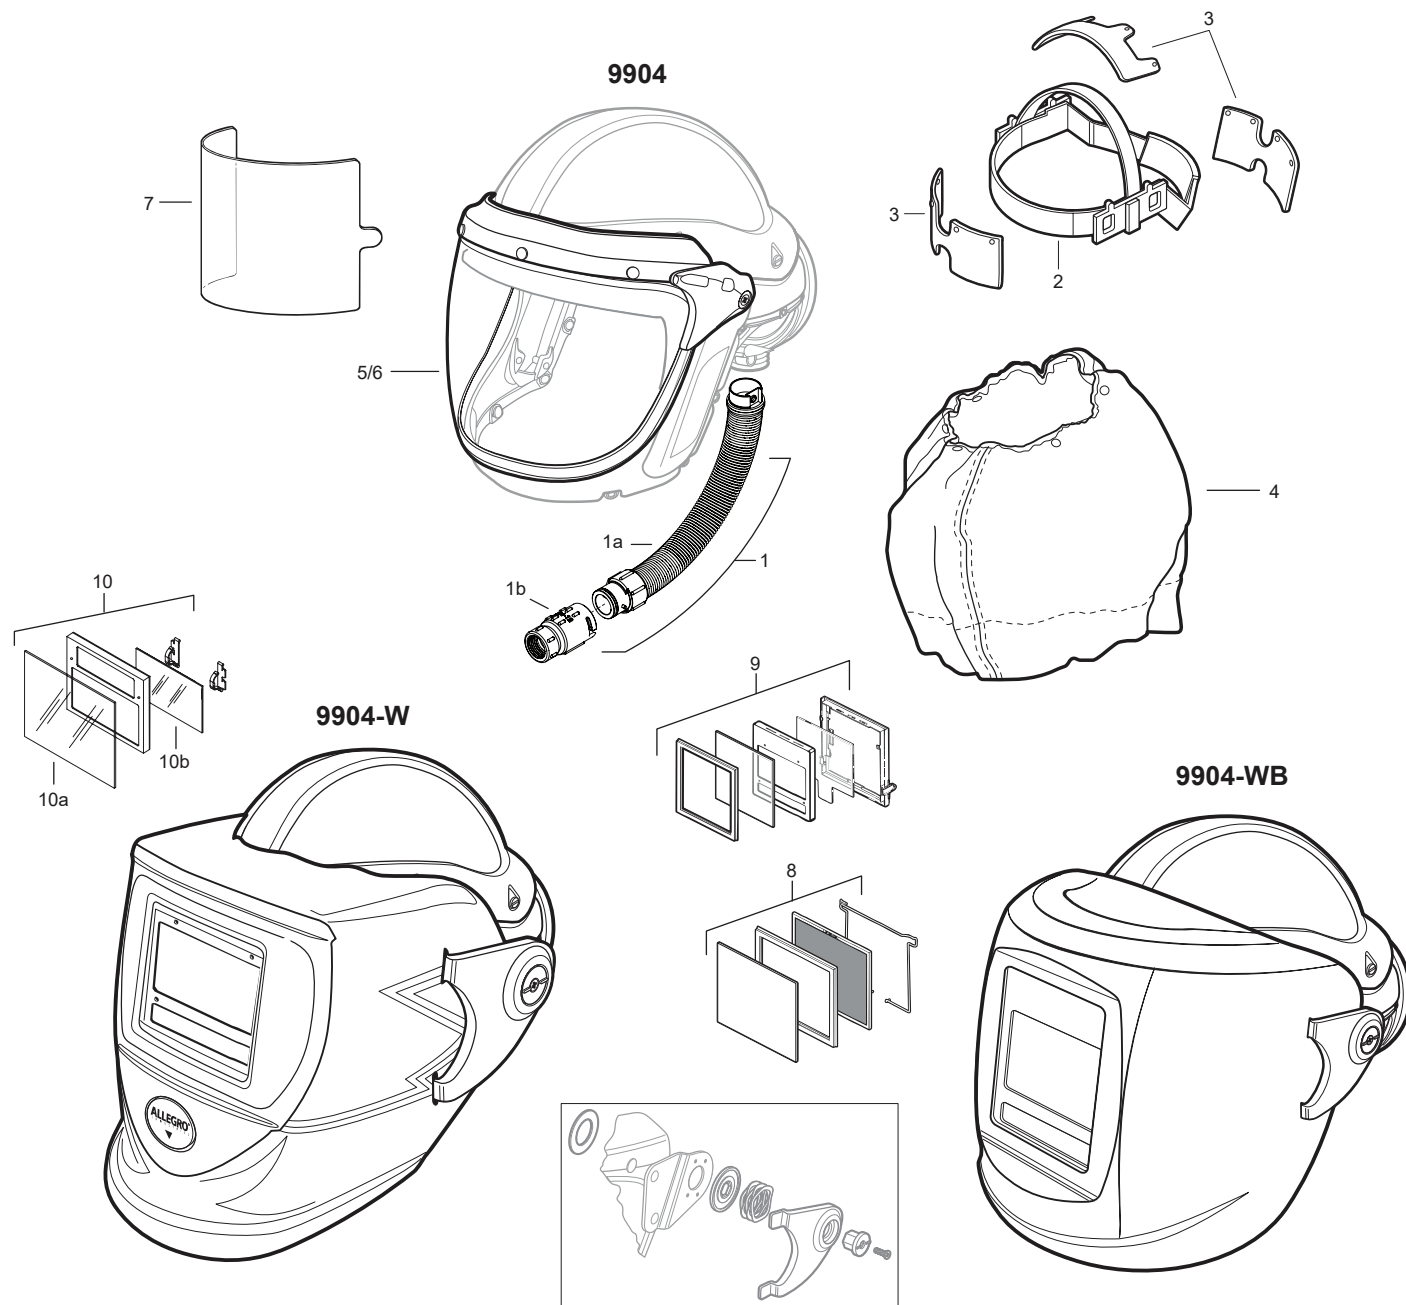

PRODUCT: DELUXE SUPPLIED AIR SHIELD & WELDING HELMETS

**PART NUMBER: 9904 (AIR SHIELD)
9904-W (BLUE WELDING HELMET)
9904-WB (BLACK WELDING HELMET)**

KEY	PART #	DESCRIPTION	KEY	PART #	DESCRIPTION	KEY	PART #	DESCRIPTION
	9904	Deluxe Supplied Air Shield	2	9904-03	Head Suspension/Cradle Assy.	10	9904-36	Replacement ADF Kit (9904-W)
	9904-W	Deluxe Air Shield w/ Blue Welding Helmet	3	9904-03LK	Head Lining Brow Pad Kit	10a	9904-22W	Replacement Outer Lens (9904-W)
	9904-WB	Deluxe Air Shield w/ Black Welding Helmet	4	9904-04	Neck Cape (Purch. after 1/1/14)	10b	9904-22V	Replacement Inner Lens (9904-W)
			5	9904-09B	Visor Shield Assy. (ANSI Z87.1+)			Not Shown
			6	9904-22L	Visor Welding Shield Assembly		9904-09C	Visor Lock Clip (Sold separately)
1	9904-13	Downtube Assembly	7	9904-25	Lens Covers (9904) (6/Pkg.)			
1a	9904-11E	Downtube Only	8	9904-33	Replacement #10 Lens Kit (9904-WB)			
1b	9904-12	Flow Control Adapter Assembly (Quick Release)	9	9904-35	Replacement ADF Kit (9904-WB)			