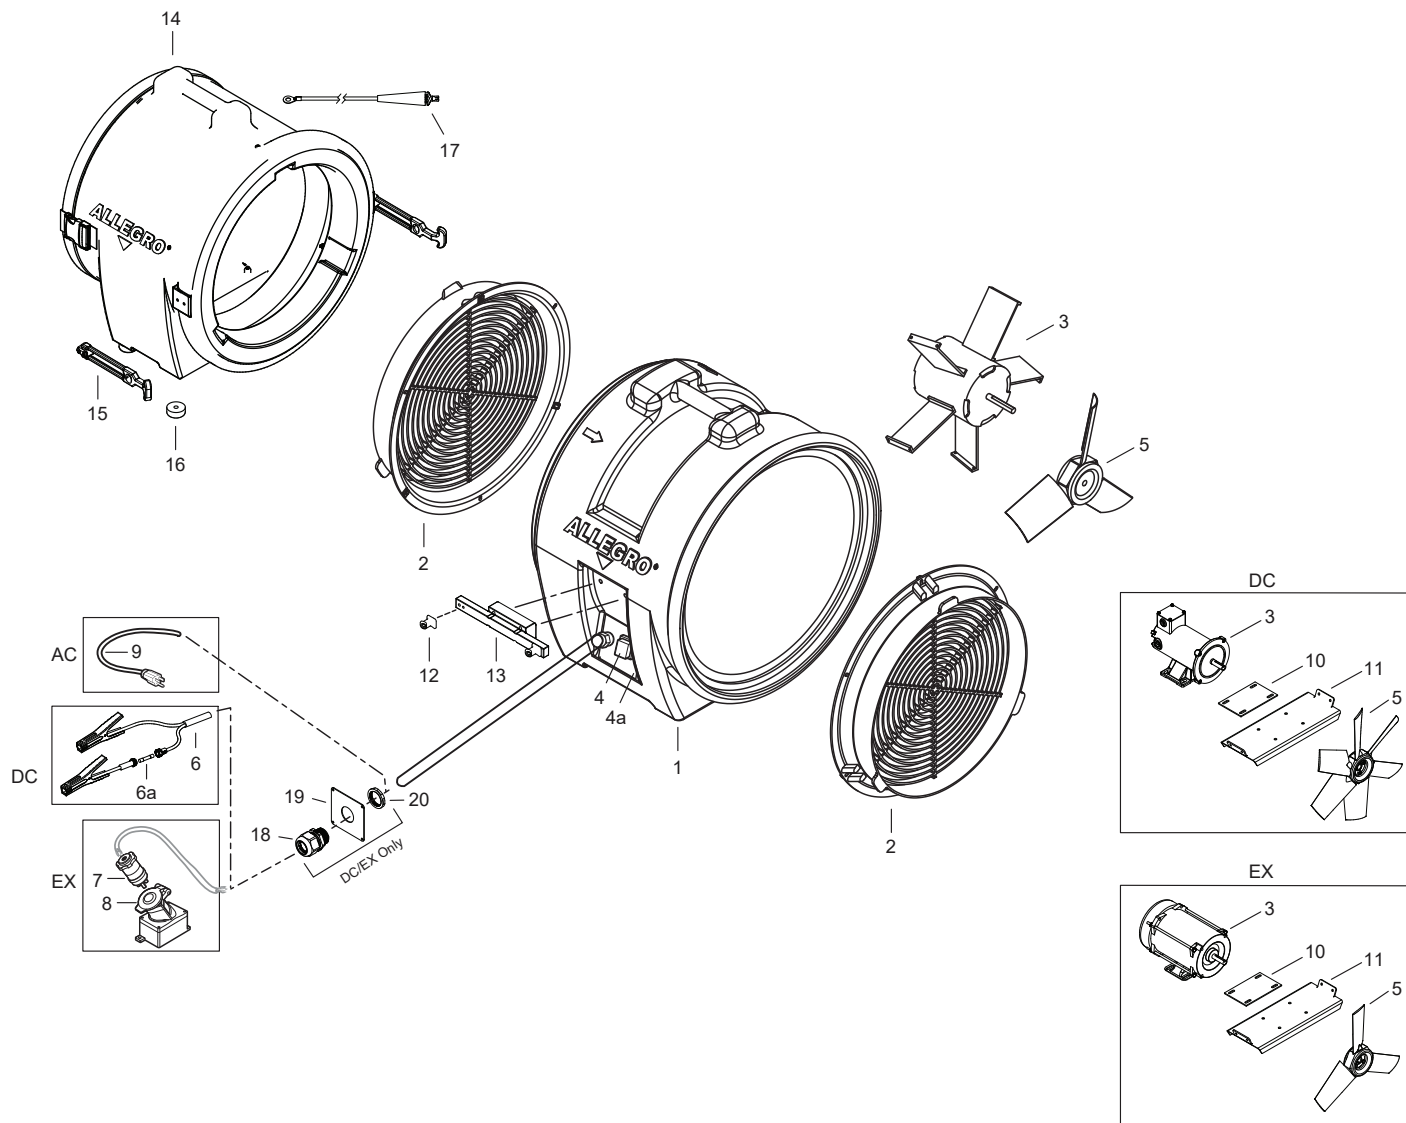

PRODUCT: 16" AXIAL PLASTIC BLOWERS

**PART NUMBER: 9553, 9553-15, 9553-25 (AC)
9556, 9556-15, 9556-25 (DC)
9558, 9558-15, 9558-25 (EX)**

KEY	PART #	DESCRIPTION	KEY	PART #	DESCRIPTION	KEY	PART #	DESCRIPTION
	9553	Axial AC Plastic Blower	3	9539-16C	Motor, 1 hp	13	9553-04	Keeper Mount
	9553-15	Axial AC Plastic Blower w/ 15' Ducting		9539-16MDC	Motor (DC) 1/2 hp	14	9553-01A	Canister w/o Ducting
	9553-25	Axial AC Plastic Blower w/ 25' Ducting		9516-01EX	Motor (EX) 3/4 hp		9553-01	Canister w/ 15' Ducting
	9556	Axial DC Plastic Blower	4	9539-16SW	Switch		9553-02	Canister w/ 25' Ducting
	9556-15	Axial DC Plastic Blower w/ 15' Ducting	4a	9539-16P	Switch Plate		9558-01	Canister w/ 15' EX Ducting
	9556-25	Axial DC Plastic Blower w/ 25' Ducting	5	9539-16F	3 Blade Fan		9558-02	Canister w/ 25' EX Ducting
	9558	Axial EX Plastic Blower		9539-16FDC	6 Blade Fan (DC)	15	9553-08AB	Draw Latch Kit Assembly
	9558-15	Axial EX Plastic Blower w/ 15' Ducting		9516-14EX	3 Blade Fan (EX)	16	9505-06	Rubber Feet
	9558-25	Axial EX Plastic Blower w/ 25' Ducting	6	9556-40	DC Power Cord w/ Clamps	17	9558-GW	Ground Wire w/ Clip (for 9558-01, 9558-02 only)
	1	9539-16A Blower Housing	6a	9556-F	60 Amp Fuse	18	9556-CG	HD DC Cord Grip (for 9556, 9558 only)
	2	9539-16B Plastic Duct Connector	7	9503-02	Plug 20A/125V (EX)	19	9556-SP	Switch Plate (for 9556, 9558 only)
			8	9503-03	Receptacle (EX) (Sold separately)	20	9556-LN	HD DC Lock Nut (for 9556, 9558 only)
			9	9539-16K	16" Blower Cord			
			10	9515-04	Motor Mount Pad			
			11	9539-16MM	Motor Mount			
			12	9553-08C	Draw Latch Keeper			