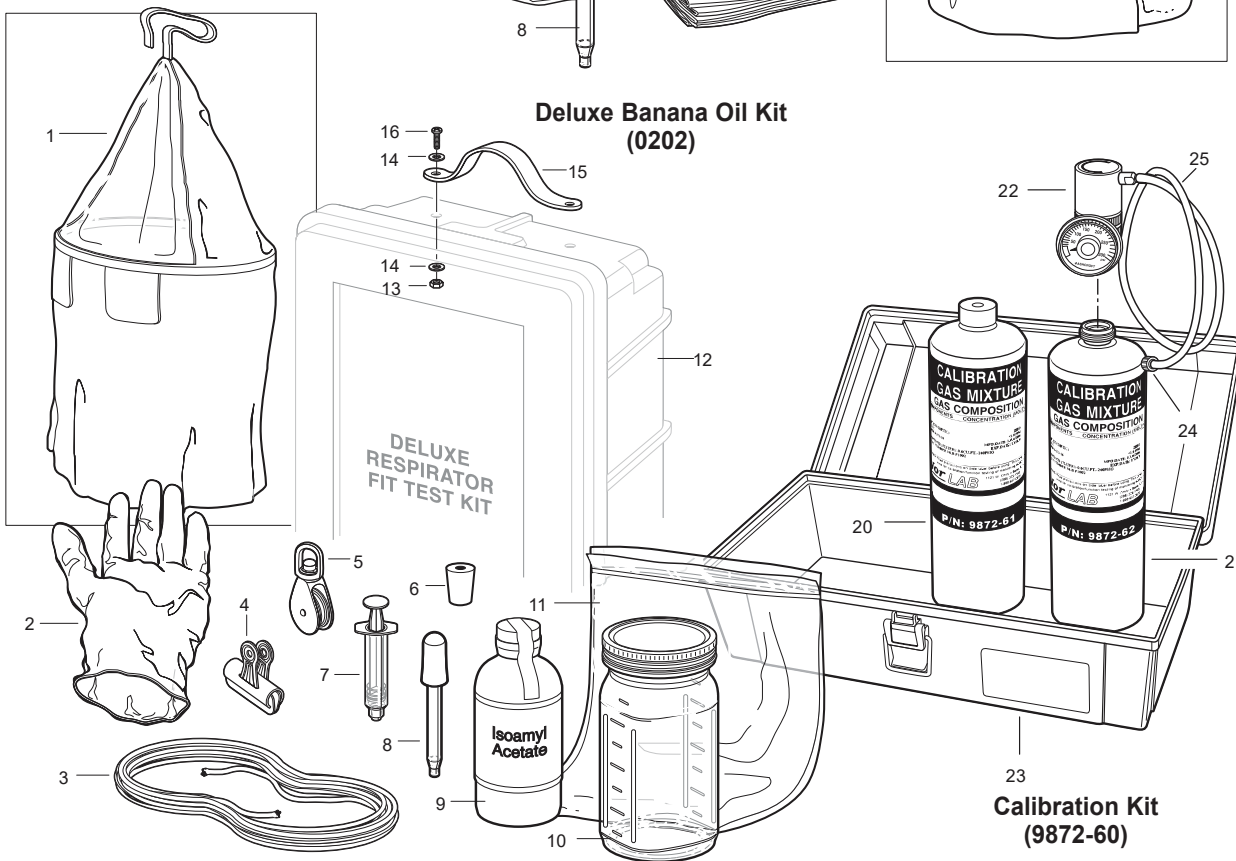

PRODUCT: BANANA OIL KITS & CALIBRATION KIT
PART NUMBER: 0203 (STANDARD BANANA OIL KIT)
0202 (DELUXE BANANA OIL KIT)
9872-60 (CALIBRATION KIT)

Standard Banana Oil Kit (0203)

Deluxe Banana Oil Kit (0202)

KEY	PART #	DESCRIPTION	KEY	PART #	DESCRIPTION	KEY	PART #	DESCRIPTION
	0203	Standard Banana Oil Kit	8	0202C	Pipette	18	0203-01	Banana Oil (1 oz)
	0202	Deluxe Banana Oil Kit	9	0202-01	Banana oil (8 oz)	19	2010	Storage Bag
	9872-60	Calibration Kit	10	0202A	Jar (1 quart)	20	9872-61	Calibration Span Gas
1	2060	Fit Test Tent	11	0202K	Plastic Bag	21	9872-62	Calibration Zero Gas
2	0202B	Vinyl Gloves	12	4500RX	Case	22	9872-67	Regulator
3	0202F	Nylon Cord	13	9500-69	Nylon Lock Nut	23	9272-68	Carry Case
4	0202H	Clip	14	9500-63	Flat Washer	24	9872-14B	Luer
5	0202E	Pulley	15	9513-07	Handle	25	9872-14A	Tubing
6	0202G	Stopper	16	9800-66	Machine Screw			
7	0202D	Syringe	17	0203B	Plastic Test Enclosure			