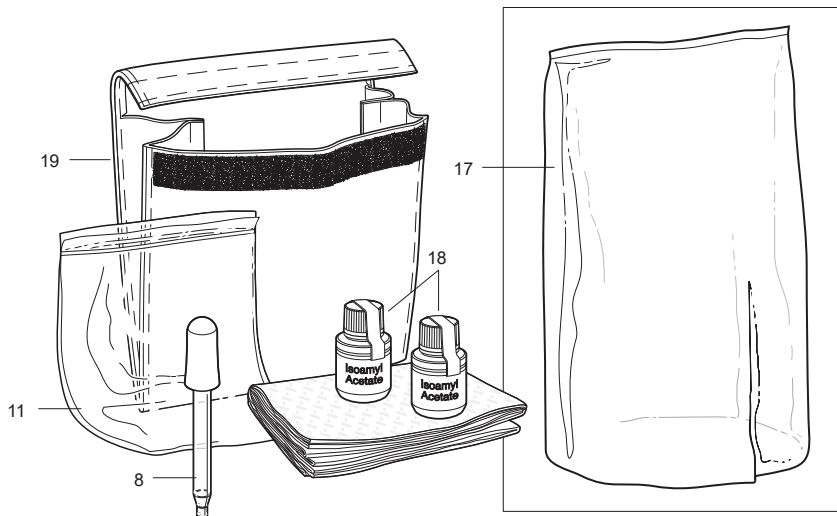

PRODUCT: BANANA OIL KITS & CALIBRATION KIT
PART NUMBER: 0203 (STANDARD BANANA OIL KIT)
0202 (DELUXE BANANA OIL KIT)
9872-60 (CALIBRATION KIT)

Standard Banana Oil Kit (0203)

Deluxe Banana Oil Kit (0202)

KEY	PART #	DESCRIPTION	KEY	PART #	DESCRIPTION	KEY	PART #	DESCRIPTION
	0203	Standard Banana Oil Kit	8	0202C	Pipette	18	0203-01	Banana Oil (1 oz)
	0202	Deluxe Banana Oil Kit	9	0202-01	Banana oil (8 oz)	19	2010	Storage Bag
	9872-60	Calibration Kit	10	0202A	Jar (1 quart)	20	9872-61	Calibration Span Gas
1	2060	Fit Test Tent	11	0202K	Plastic Bag	21	9872-62	Calibration Zero Gas
2	0202B	Vinyl Gloves	12	4500RX	Case	22	9872-67	Regulator
3	0202F	Nylon Cord	13	9500-69	Nylon Lock Nut	23	9272-68	Carry Case
4	0202H	Clip	14	9500-63	Flat Washer	24	9872-14B	Luer
5	0202E	Pulley	15	9513-07	Handle	25	9872-14A	Tubing
6	0202G	Stopper	16	9800-66	Machine Screw			
7	0202D	Syringe	17	0203B	Plastic Test Enclosure			