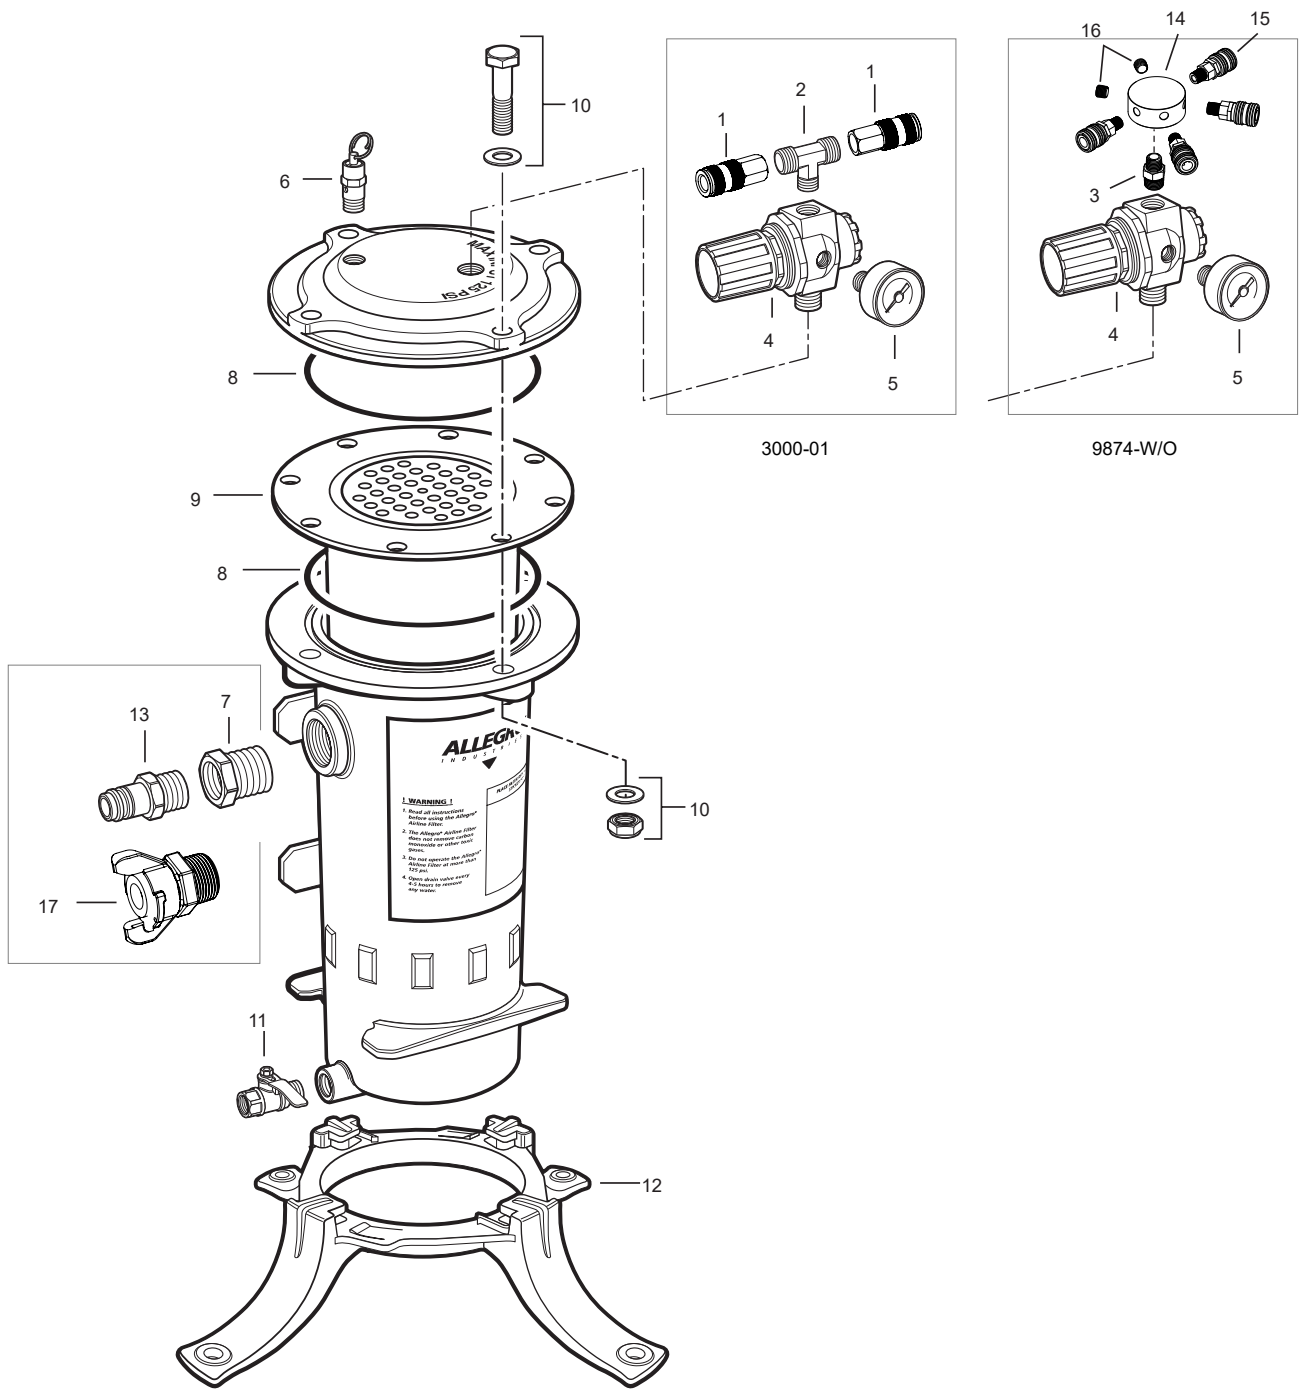

**PRODUCT:** AIRLINE FILTERS  
**PART NUMBER:** 3000-01  
 9874-W/O (4 WORKER)

KEY	PART #	DESCRIPTION	KEY	PART #	DESCRIPTION	KEY	PART #	DESCRIPTION
	<b>3000-01</b>	<b>Airline Filter</b>	6	04-916	Pressure Relief Valve (125 PSI)	13	9878-14	Plug, Hansen (Sold before 04/16)
	<b>9874-W/O</b>	<b>4 Worker Airline Filter</b>	7	9700-60C	Bushing (Sold before 04/16)	14	9875-11	Manifold Block, 7-Port
1	04-911	Quick Disconnect Coupler	8	04-919	O-Ring (Set of 2)	15	9700-74A	Coupler (Set of 4)
2	04-912	Tee	9	3100-02	Filter Cartridge	16	9885-33	Hole Plug (Set of 2)
3	9806-01N	Hex Reducer	10	04-920	Bolt, Nut Washer Set (Set of 4)	17	9518-06FT	Crowfoot (Sold after 04/16)
4	04-914	Pressure Regulator	11	04-922	Drain Tap			
5	04-915	Pressure Gauge	12	04-923	Base Mount			