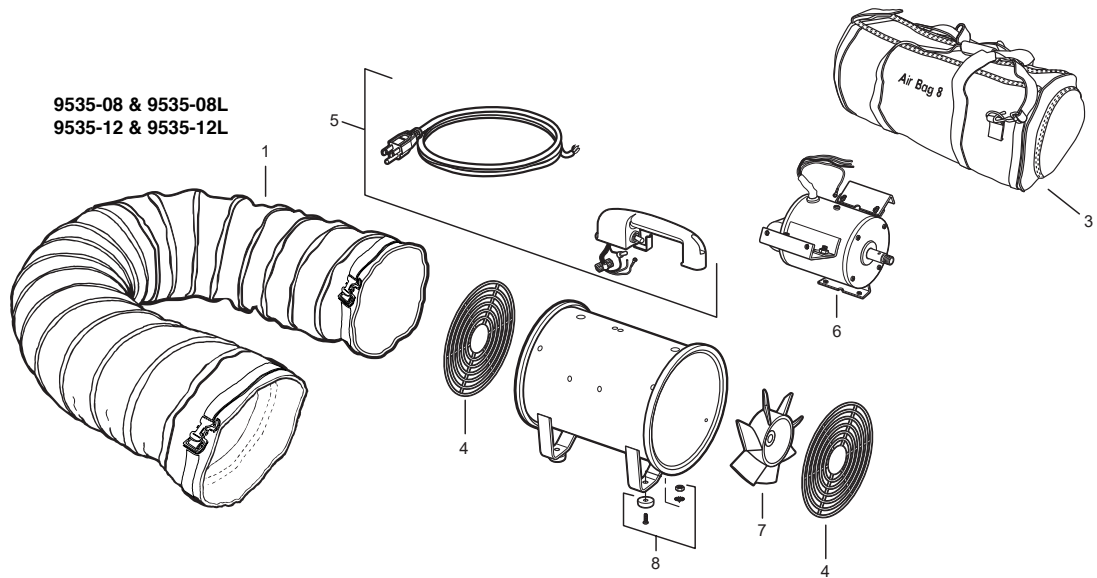

PRODUCT:

AIR BAG BLOWERS

PART NUMBER:

9535-08, 9535-08L (8" AC)
9535-08DC, 9535-08LDC (8" DC)
9535-12, 9535-12L (12" AC)
9535-12DC, 9535-12LDC (12" DC)

9535-08 & 9535-08L
9535-12 & 9535-12L

9535-08DC & 9535-08LDC

9535-12DC & 9535-12LDC

KEY	PART #	DESCRIPTION	KEY	PART #	DESCRIPTION	KEY	PART #	DESCRIPTION
	9535-08	AC Air Bag 8 (15' Ducting)	4	9535-08G	Grill (Air Bag 8)		9534-05	Fan (Air Bag 8DC/LDC)
	9535-08L	AC Air Bag 8 (25' Ducting)		9535-12G	Grill (Air Bag 12)		9509-06	Fan (Air Bag 12DC/LDC)
	9535-08DC	DC Air Bag 8 (15' Ducting)		9534-02	Grill (Air Bag 8DC/LDC)	8	9535-08F	Rubber Feet, Set of 4 (Air Bag 8)
	9535-08LDC	DC Air Bag 8 (25' Ducting)		9509-02	Grill (Air Bag 12DC/LDC)		9535-12F	Rubber Feet, Set of 4 (Air Bag 12)
	9535-12	AC Air Bag 12 (15' Ducting)	5	9535-08H	Handle w/ Cord (Switch and screws included) (Air Bag 8)		9505-06	Rubber Feet, Set of 4 (Air Bag 8DC/LDC & Air Bag 12DC/LDC)
	9535-12L	AC Air Bag 12 (25' Ducting)		9535-12H	Handle w/ Cord (Switch and screws included) (Air Bag 12)	9	9506-11	Fuse, 30 Amp (Air Bag 8DC/LDC & Air Bag 12DC/LDC)
	9535-12DC	DC Air Bag 12 (15' Ducting)		9513-07	Handle (Air Bag 8DC/LDC & Air Bag 12DC/LDC)	10	9534-04	Chassis (Air Bag 8DC/LDC)
	9535-12LDC	DC Air Bag 12 (25' Ducting)		9535-08M	Motor (Air Bag 8)		9509-05	Chassis (Air Bag 12DC/LDC)
1	9535-08D	15' Ducting (Air Bag 8)	6	9535-08M	Motor (Air Bag 8)	11	9506-40	Cord w/ Battery Clamps (Air Bag 8 DC/LDC & Air Bag 12DC/LDC)
	9535-12D	15' Ducting (Air Bag 12)		9535-12M	Motor (Air Bag 12)			
	9535-08DL	25' Ducting (Air Bag 8)		9506-10	Motor (Air Bag 8DC/LDC & Air Bag 12DC/LDC)	12	9513-09	Motor Clamp (Air Bag 8DC/LDC)
	9535-12DL	25' Ducting (Air Bag 12)						
2	9514-01B	Duct Clamp (Air Bag 8 DC/LDC)	7	9535-08E	Fan (Air Bag 8)			
	9535-12CP	Duct Clamp (Air Bag 12 DC/LDC)		9535-12E	Fan (Air Bag 12)			
3	9535-08C	Blower Bag (Air Bag 8)						
	9535-12C	Blower Bag (Air Bag 12)						