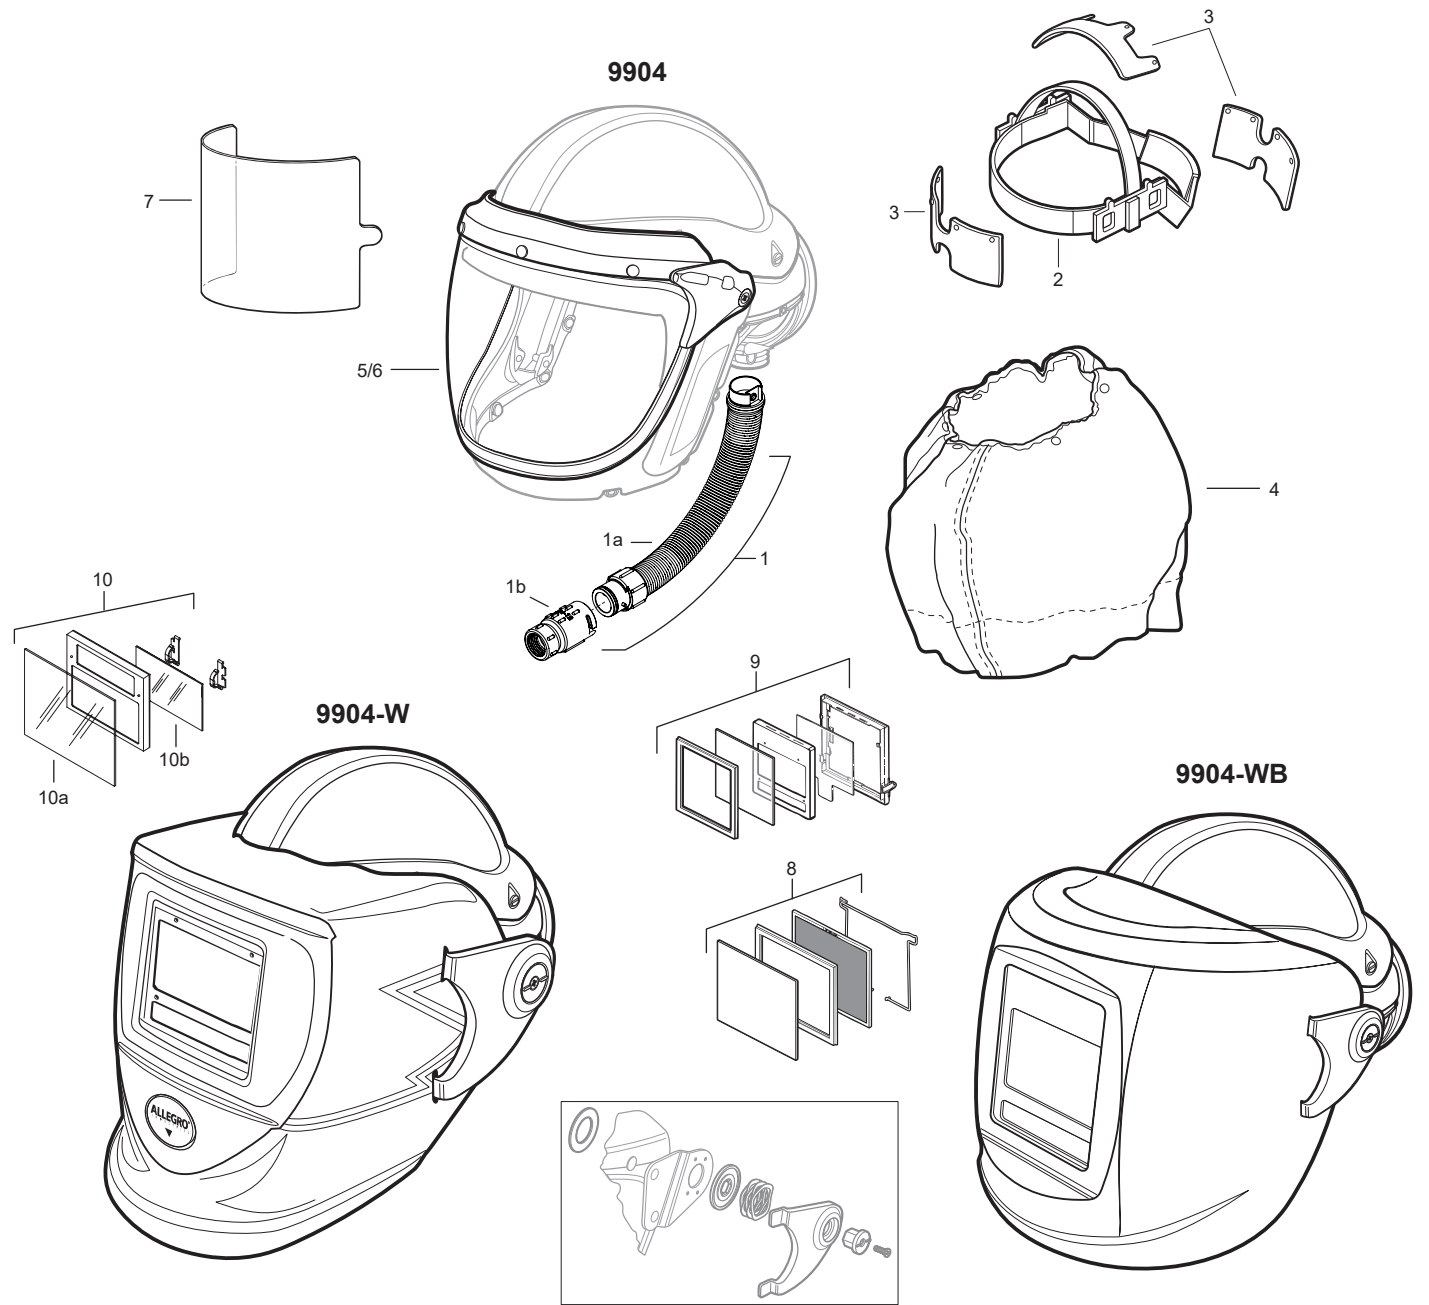

PRODUCT:

DELUXE SUPPLIED AIR SHIELD & WELDING HELMETS

PART NUMBER:

**9904 (AIR SHIELD)
9904-W (BLUE WELDING HELMET)
9904-WB (BLACK WELDING HELMET)**

KEY	PART #	DESCRIPTION	KEY	PART #	DESCRIPTION	KEY	PART #	DESCRIPTION
	9904	Deluxe Supplied Air Shield	2	9904-03	Head Suspension/Cradle Assy.	10	9904-36	Replacement ADF Kit (9904-W)
	9904-W	Deluxe Air Shield w/ Blue Welding Helmet	3	9904-03LK	Head Lining Brow Pad Kit	10a	9904-22W	Replacement Outer Lens (9904-W)
	9904-WB	Deluxe Air Shield w/ Black Welding Helmet	4	9904-04	Neck Cape (Purch. after 1/1/14)	10b	9904-22V	Replacement Inner Lens (9904-W)
			5	9904-09B	Visor Shield Assy. (ANSI Z87.1+)			Not Shown
			6	9904-22L	Visor Welding Shield Assembly	9904-09C		Visor Lock Clip (Sold separately)
1	9904-13	Downtube Assembly	7	9904-25	Lens Covers (9904) (6/Pkg.)			
1a	9904-11E	Downtube Only	8	9904-33	Replacement #10 Lens Kit (9904-WB)			
1b	9904-12	Flow Control Adapter Assembly (Quick Release)	9	9904-35	Replacement ADF Kit (9904-WB)			