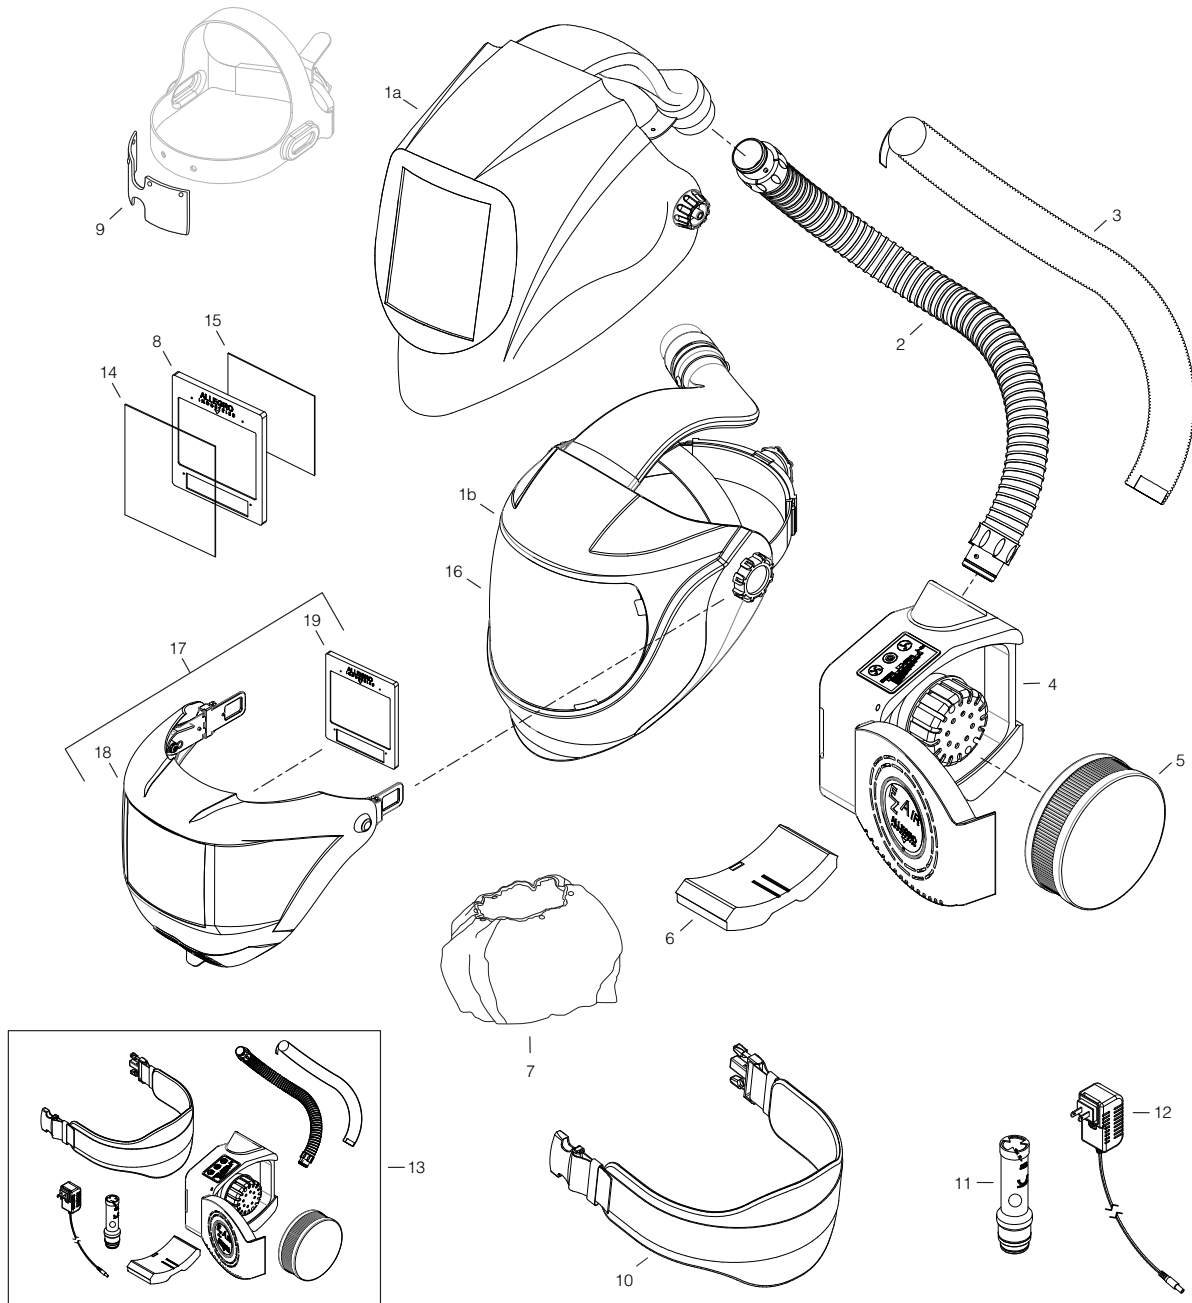

<b>PRODUCT:</b>	<b>EZ AIR PAPRS</b>
<b>PART NUMBER:</b>	<b>9935 (ECONOMY) 9935-DLX (DELUXE) 9937-G (FLEX SHIELD) 9937-WADF (FLEX GRINDING/WELDING)</b>

KEY	PART #	DESCRIPTION	KEY	PART #	DESCRIPTION	KEY	PART #	DESCRIPTION
	9935	EZ Air Economy PAPR (Full Assembly with X54V ADF Lens)	2	9935-BT	Breathing Tube w/o FR Cover	10	9935-WBT	FR Waist Belt
	9935-DLX	EZ Air Deluxe PAPR (Full Assembly with X81V ADF Lens)	3	9935-BTFR	Breathing Tube FR Cover	11	9935-AIF	Air Flow Indicator
	9937-G	EZ Air Flex Shield (Full Assembly)	4	9935-BLW02	Blower	12	9933-CHG	Battery Charger
	9937-WADF	EZ Air Flex Grinding/Welding PAPR (Full Assembly)	5	9935-FIL	HEPA Filter (1 each)	13	9935-BLW	PAPR Assembly w/o Headtop
1a	9935-BHTX54V	Economy Welding Shield w/ X54V Lens	6	9933-BAT	Battery	14	9935-54810CP	Outer Cover Lens (10/Pkg.)
	9935-BHTX81V	Deluxe Welding Shield w/ X81V Lens	7	9935-HFS	Neck Shroud (For 9935 Series)	15	9935-54811CP	Inner Cover Lens (5/Pkg.)
1b	9937-BHTG	EZ Air Flex Shield	8	9936-HFS	Neck Shroud (For 9937)	16	9937-GV	Replacement Lens (2/Pkg.)
			9	9935-SWB	Replacement Sweat Band (2/Pkg.)	17	9937-AFFADF	Replacement Flip Front w/ ADF Lens
			10	9935-X54V	Replacement X54V ADF Lens Kit	18	9937-AFF	Replacement Flip Front
			11	9935-X81V	Replacement XP81V ADF Lens Kit	19	9904-36B	Replacement ADF Lens