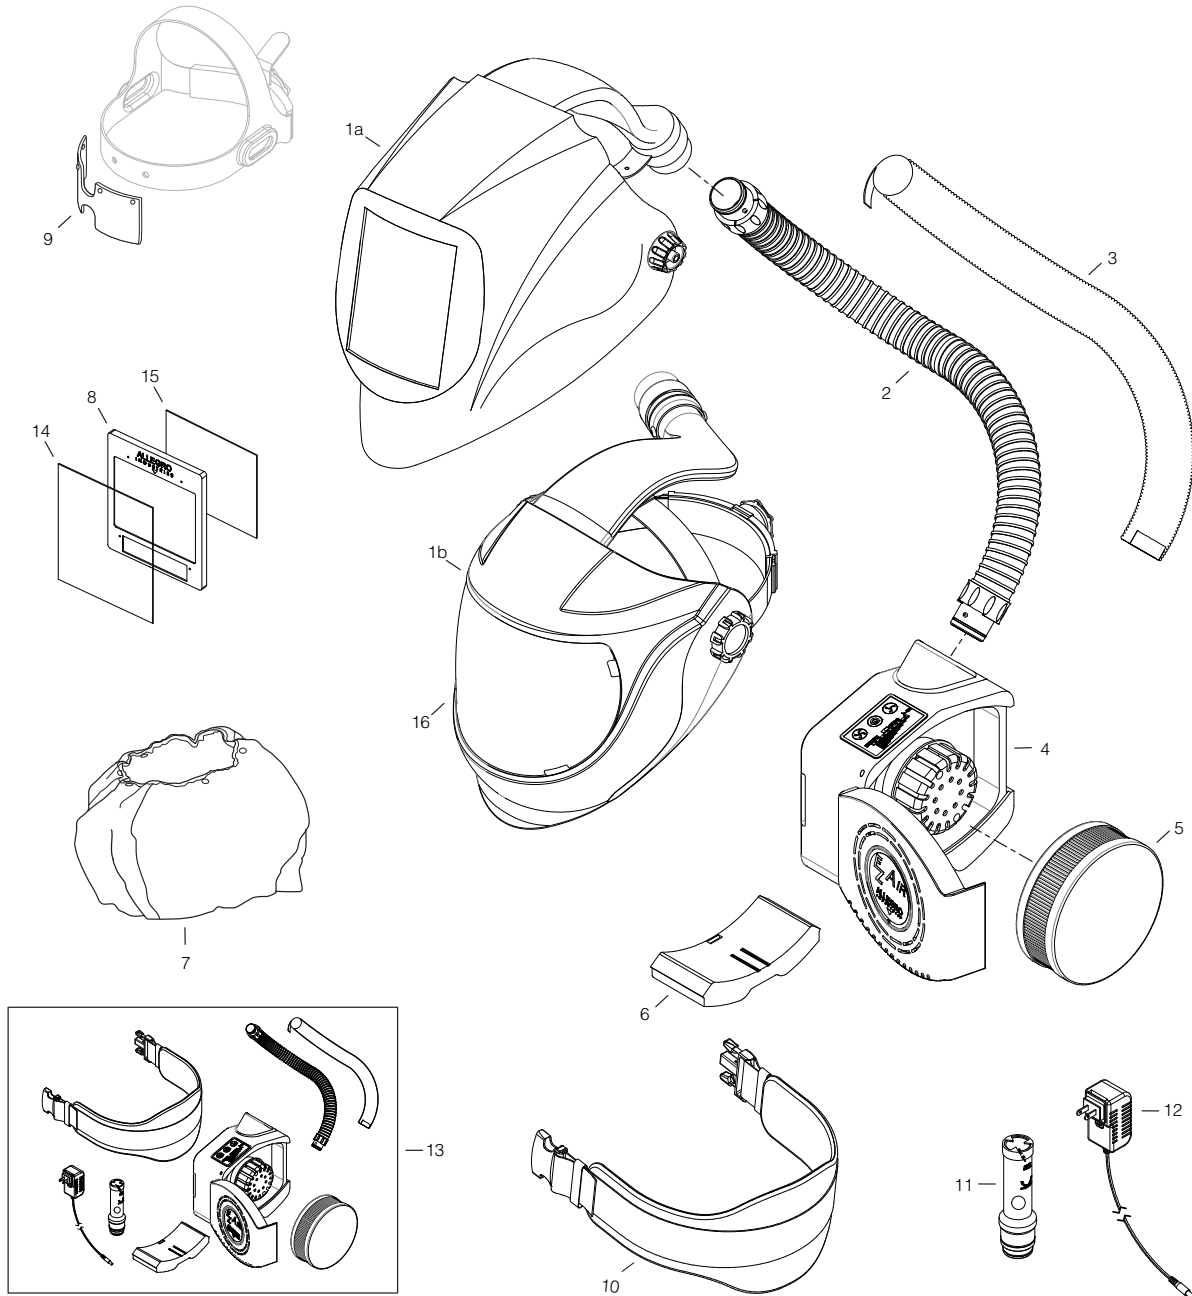

PRODUCT: EZ AIR PAPRS
PART NUMBER: 9935 (ECONOMY)
 9935-DLX (DELUXE)
 9937-G (FLEX SHIELD)

KEY	PART #	DESCRIPTION	KEY	PART #	DESCRIPTION	KEY	PART #	DESCRIPTION
	9935	EZ Air Economy PAPR (Full Assembly with X54V ADF Lens)	3	9935-BTFR	Breathing Tube FR Cover	9	9935-SWB	Replacement Sweat Band (2/Pkg.)
	9935-DLX	EZ Air Deluxe PAPR (Full Assembly with X81V ADF Lens)	4	9935-BLW02	Blower	10	9935-WBT	FR Waist Belt
	9937-G	EZ Air Flex Shield (Full Assembly)	5	9935-FIL	HEPA Filter (1 each)	11	9935-AIF	Air Flow Indicator
1a	9935-BHTX54V	Economy Welding Shield w/ X54V Lens	6	9933-BAT	Battery	12	9933-CHG	Battery Charger
	9935-BHTX81V	Deluxe Welding Shield w/ X81V Lens	7	9935-HFS	Neck Shroud (For 9935 Series)	13	9935-BLW	PAPR Assembly w/o Headtop
1b	9937-BHTG	EZ Air Flex Shield	8	9936-HFS	Neck Shroud (For 9937)	14	9935-54810CP	Outer Cover Lens (10/Pkg.)
2	9935-BT	Breathing Tube w/o FR Cover		9935-X54V	Replacement X54V ADF Lens Kit	15	9935-54811CP	Inner Cover Lens (5/Pkg.)
				9935-X81V	Replacement XP81V ADF Lens Kit	16	9937-GV	Replacement Lens (2/Pkg.)