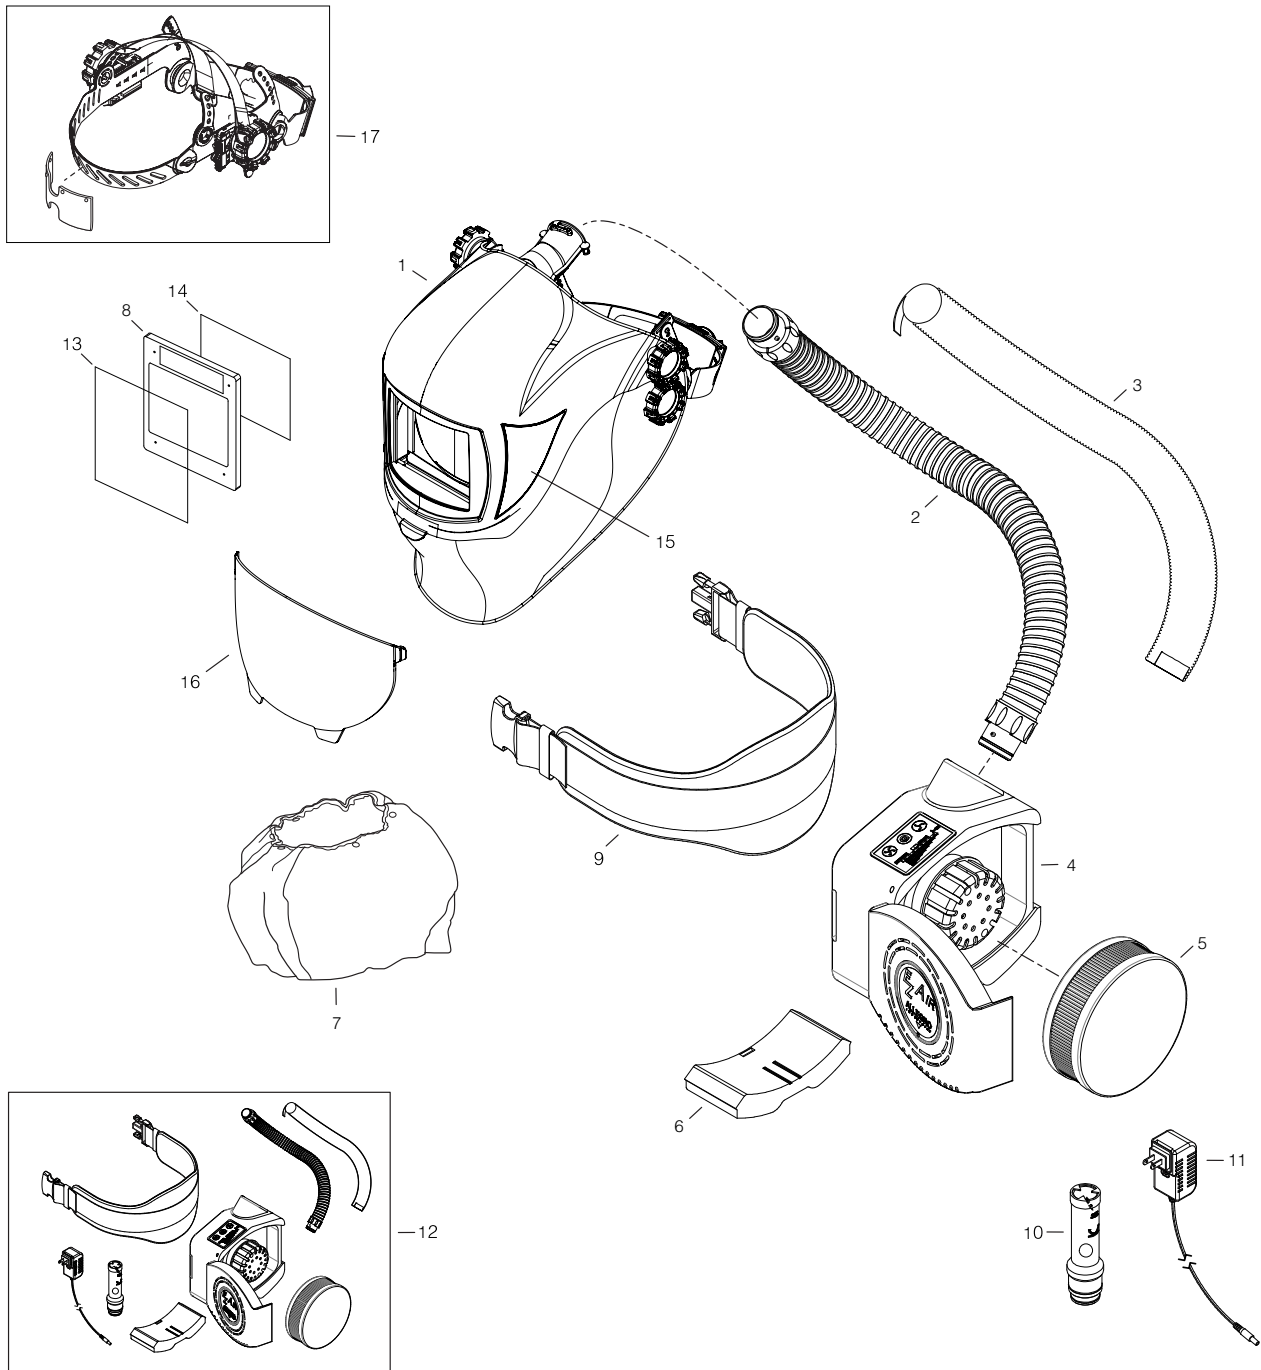

PRODUCT: EZ AIR MAX PAPR

PART NUMBER: 9936

KEY	PART #	DESCRIPTION	KEY	PART #	DESCRIPTION	KEY	PART #	DESCRIPTION
	9936	EZ Air MAX PAPR (Full Assembly w/ 7500VX ADF Lens)	6	9933-BAT	Battery	13	9936-7500OCP	Outer Cover Lens (5/Pkg.)
1	9936-BH7500	EZ Air Max Headtop w/ 7500VX Lens	7	9936-HFS	Neck Shroud	14	9936-7500ICP	Inner Cover Lens (5/Pkg.)
2	9936-BT	Breathing Tube w/o FR Cover (45")	8	9904-36	Replacement 7500VX ADF Lens Kit	15	9936-SPBK	Side Panel Kit, Black
3	9936-BTFR	Breathing Tube FR Cover (45")	9	9935-WBT	FR Waist Belt		9936-SWS5	Side Windows Kit, Shade 6
4	9935-BLW02	Blower	10	9935-AIF	Air Flow Indicator	16	9936-GV	Grinding Visor (2/Pkg.)
5	9935-FIL	HEPA Filter (1 each)	11	9933-CHG	Battery Charger	17	9936-15HG	Head Suspension (w/ Sweatband)
			12	9936-BLW	PAPR Assembly w/o Headtop			