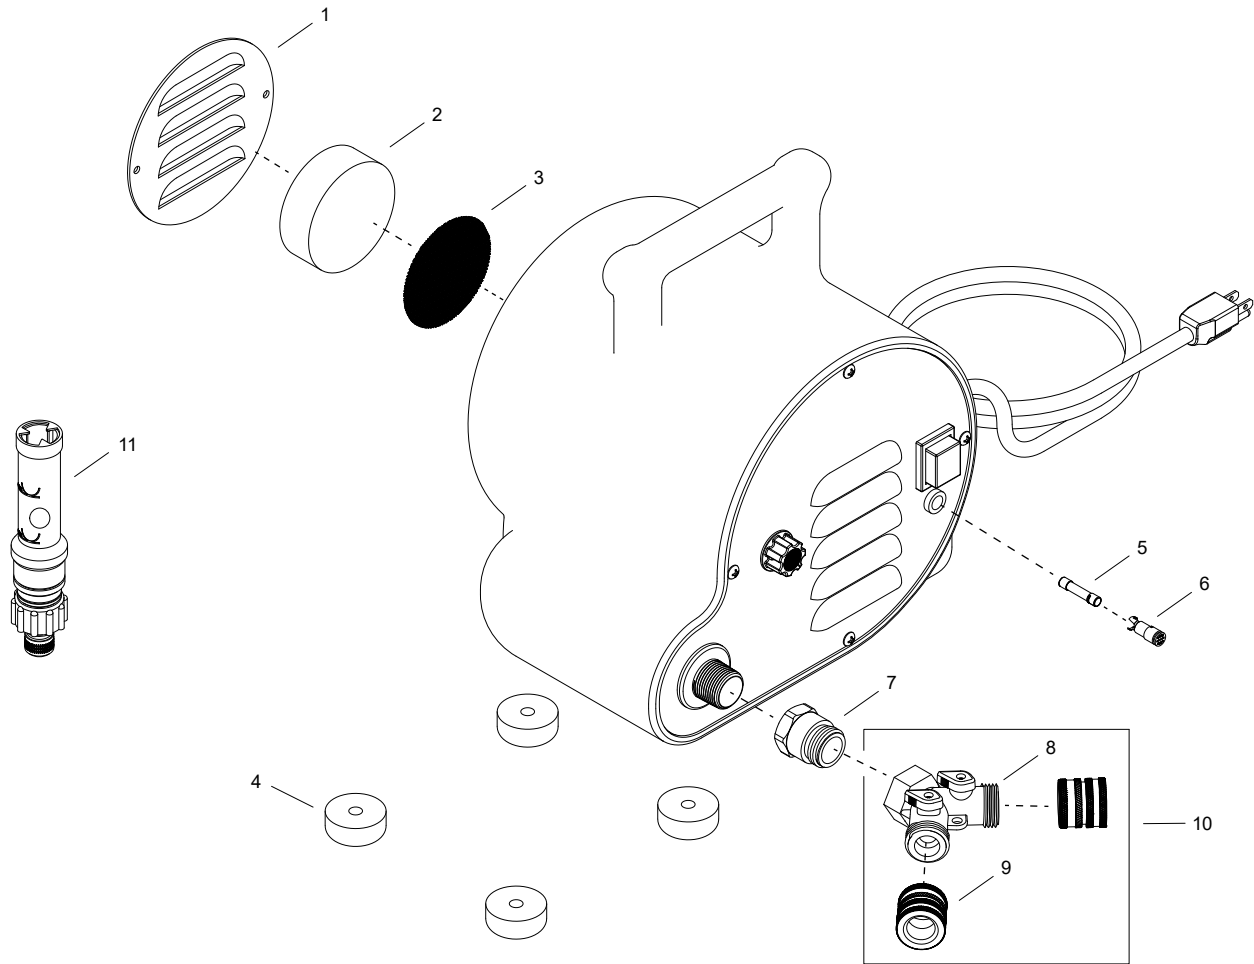

PRODUCT: BREATHING AIR BLOWER

PART NUMBER: 9815-EF

KEY	PART #	DESCRIPTION	KEY	PART #	DESCRIPTION	KEY	PART #	DESCRIPTION
	9815-EF	Breathing Air Blower w/ EF Couplers	4	9505-06	Rubber Feet (Each)	9	9100-04EF	3/4" Coupler (Parker)
1	9815-FP	Filter Plate	5	9815-F	Fuse	10	9815-EFY	Twin Valve and Coupling Assy.
2	9815-FIL	Foam Filter	6	9815-FC	Fuse Cover	11	9818-20	Respirator Flow Indicator
3	9815-FS	Filter Screen	7	9815-BA	3/4" GHTM x 3/4" NPTF Adapter			
			8	9815-GHT	GHT Twin Valve			