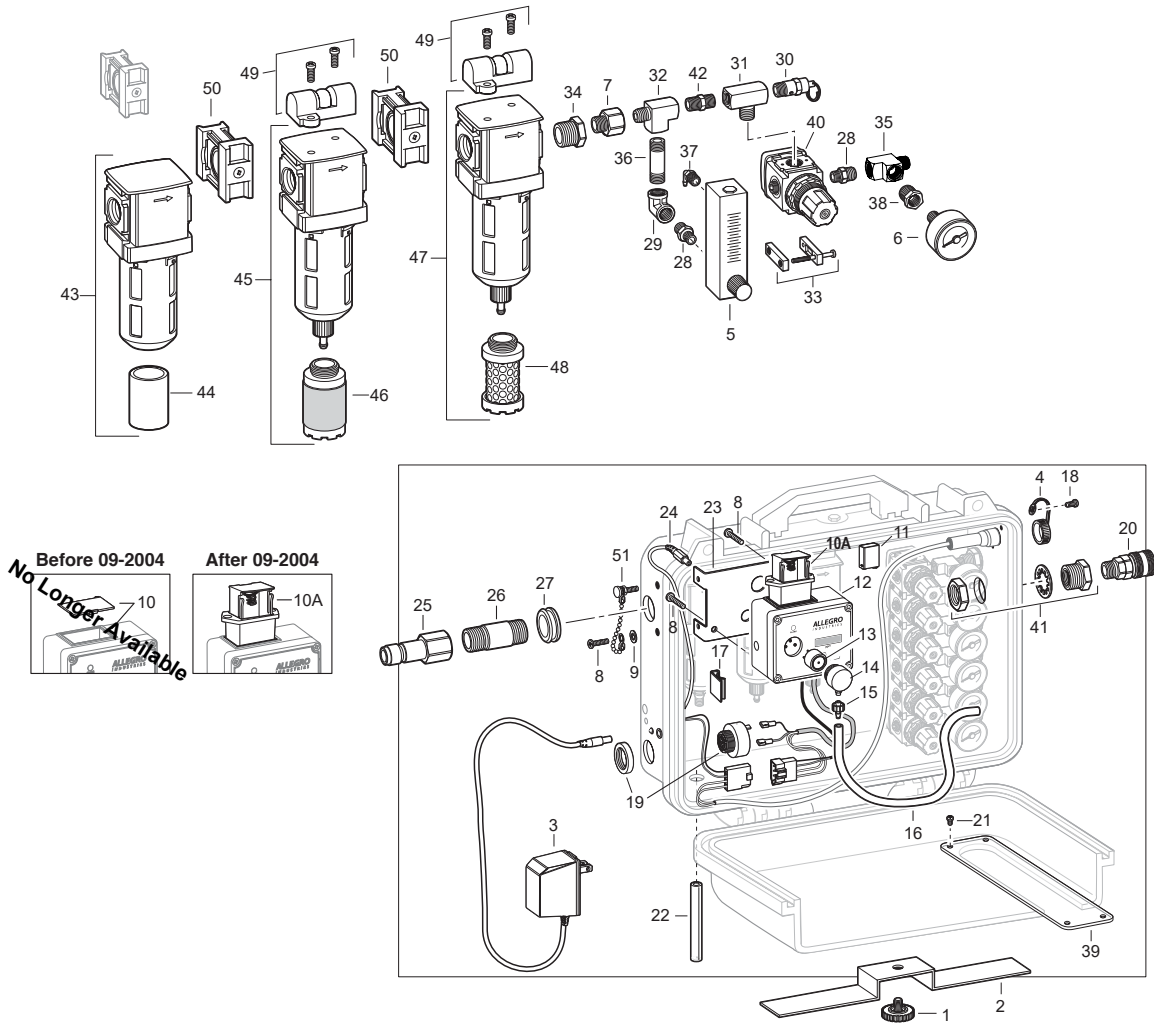

PRODUCT:

**BREATHING AIR FILTRATION PANEL
(MULTI-REGULATOR)**

PART NUMBER:

9876-MR (6 WORKER W/ CO MONITOR)

KEY	PART #	DESCRIPTION	KEY	PART #	DESCRIPTION	KEY	PART #	DESCRIPTION
	9876-MR	6 Worker Multi-Regulator	16	9872-14	Tubing	36	9872-24	Nipple (LP)
1	9872-30A	Support Stand Retainer Screw	17	9800-98	Cable Clip	37	9872-17	Elbow
2	9872-30	Support Stand	18	9800-97	Self Tapping Screw	38	9000-29	Hex Bushing
3	9872-95	AC to DC Power Supply	19	9871-01D	Piezo Alarm	39	9874-13MR	Window
4	9872-85	Receptacle Cap	20	9700-74A	1/4" Coupler, Hansen	40	9872-06MR	Mini Regulator
5	9872-25	Flow Meter	21	9800-99	Window Screw	41	9872-11L	Bulkhead
6	9872-08	Gauge	22	9872-13	Tubing	42	9872-29	Closed Nipple
7	9875-25	Brass Adapter	23	9872-21	CO Monitor Bracket	43	9878-03	1st Stage Pre-Filter Assembly
8	9800-93	Screw	24	9872-88	DC Power Plug	44	9878-31	5-Micron Filter Element
9	9800-94	Flat Washer	25	9878-12	Plug, Hansen	45	9878-04	2nd Stage Coalescing Filter Assembly
10	9872-91	Battery Compartment (Not sold separately) NO LONGER AVAIL.	26	9878-11	Nipple	46	9878-32	.01 Micron Filter Element
	9872-91A	Battery Compartment (Purchased before 09-2004) NO LONGER AVAIL.	27	9878-13	Grommet	47	9878-05	3rd Stage Carbon Filter Assembly
10a	9872-91B	Battery Compartment (Purchased after 09-2004)	28	9872-28	Adapter	48	9878-33	.003 Micron Filter Element
11	9871-01F	9 Volt Battery	29	9872-26	Union Ell Elbow	49	9875-46A	Indicator
12	9872-02BC	CO Monitor (Includes 10, 11, 13, 14)	30	9875-09	Relief Valve	50	9872-07	Joiner Set
13	9872-69	CO Sensor	31	9875-23	Branch Tee	51	9874-10	Beaded Chain Lanyard
14	9872-92	CO Sensor Cover	32	9872-27	Street Tee			Not Shown
15	9872-14B	Male Luer	33	9872-07MR	Joiner Set	9878-50		Replacement Filter Kit (Includes 2 #44, 1 ea #46 & #48)
			34	9000-12B	Hex Bushing			
			35	9872-27	Street Tee			