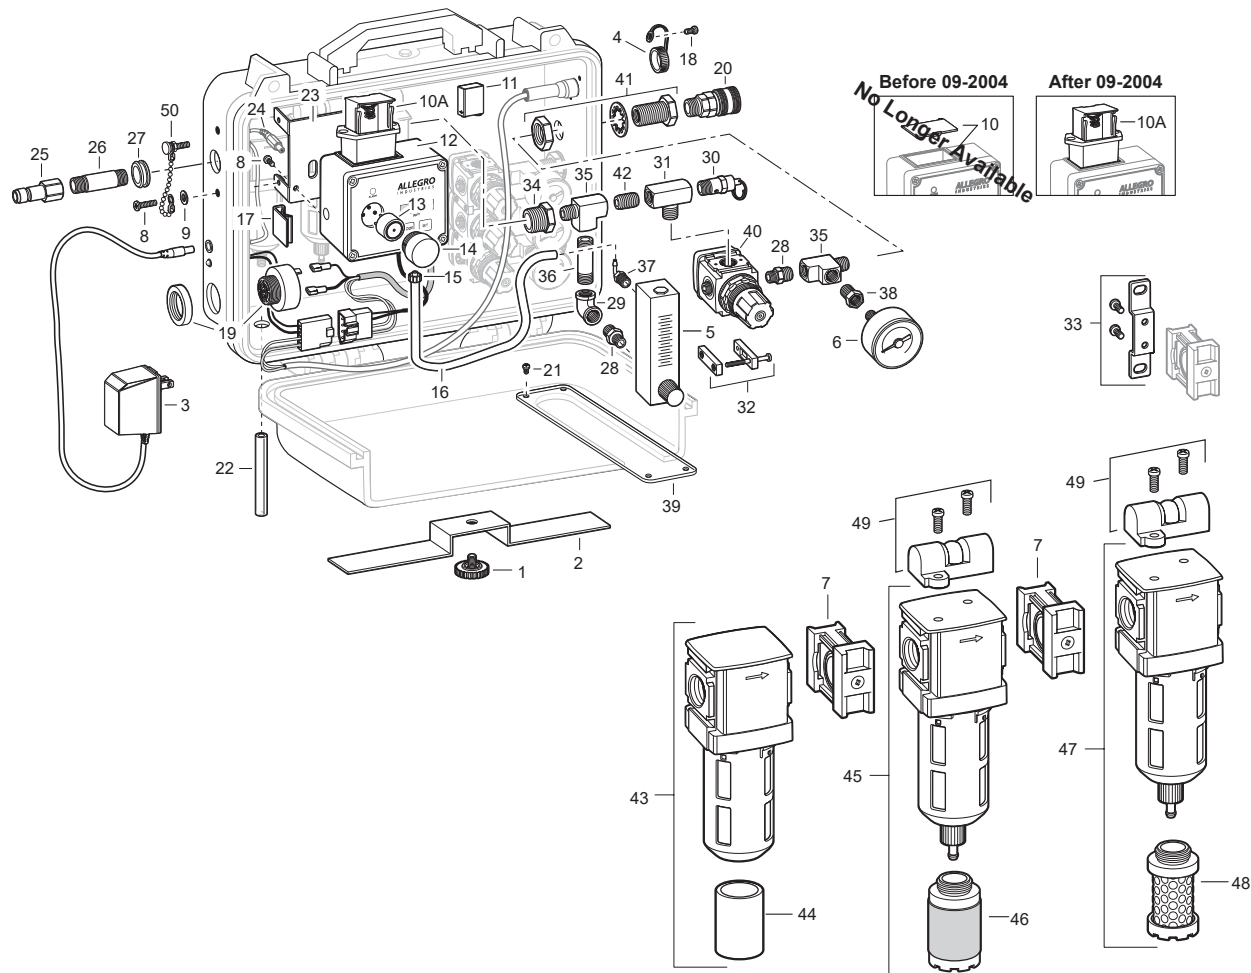

PRODUCT:

**BREATHING AIR FILTRATION PANEL
(MULTI-REGULATOR)**

PART NUMBER:

9874-MR (4 WORKER W/ CO MONITOR)

KEY	PART #	DESCRIPTION	KEY	PART #	DESCRIPTION	KEY	PART #	DESCRIPTION
	9874-MR	4 Worker Multi-Regulator	15	9872-14B	Male Luer	35	9872-27	Street Tee
1	9872-30A	Support Stand Retainer Screw	16	9872-14	Tubing	36	9872-24	Nipple
2	9872-30	Support Stand	17	9800-98	Cable Clip	37	9872-17	Elbow
3	9872-95	AC to DC Power Supply	18	9800-97	Sheet Metal Screw	38	9000-29	Hex Bushing
4	9872-85	Receptacle Cap	19	9871-01D	Piezo Alarm	39	9874-13MR	Window
5	9872-25	Flow Meter	20	9700-74A	Coupler, Hansen	40	9872-06MR	Mini Regulator
6	9872-08MR	Gauge	21	9800-99	Window Screw	41	9872-11L	Bulkhead
7	9872-07	Joiner Set (w/o Bracket)	22	9872-13	Tubing	42	9872-29	Closed Nipple
8	9800-93	Screw (3/4" length)	23	9872-21	CO Monitor Bracket (Carry-Air™)	43	9875-03	1st Stage Pre-Filter Assembly
9	9800-94	Flat Washer	24	9872-88	DC Power Plug	44	9872-31	5-Micron Filter Element
10	9872-91	Battery Compartment Cover (Not sold separately) NO LONGER AVAIL.	25	9700-72C	Plug, Hansen	45	9875-04	2nd Stage Coalescing Filter Assembly
	9872-91A	Battery Compartment (Purchased before 09-2004) NO LONGER AVAIL.	26	9875-21	Nipple, Brass	46	9872-32	.01 Micron Filter Element
10a	9872-91B	Battery Compartment (Purchased after 09-2004)	27	9872-12	Grommet	47	9875-05	3rd Stage Carbon Filter Assembly
11	9871-01F	9 Volt Battery	28	9872-28	Nipple Adapter	48	9872-33	.003 Micron Filter Element
12	9872-02BC	CO Monitor (Includes 10, 11, 13, 14)	29	9872-26	Union Elbow	49	9875-46A	Indicator
13	9872-69	CO Sensor	30	9875-09	Relief Valve	50	9874-10	Beaded Chain Lanyard
14	9872-92	CO Sensor Cover	31	9875-23	Branch Tee			Not Shown
			32	9872-07MR	Joiner Set			9872-50 Replacement Filter Kit (Includes 2 #44, 1 ea #46 & 48)
			33	9872-64	T-Bracket			
			34	9874-12	Hex Bushing			