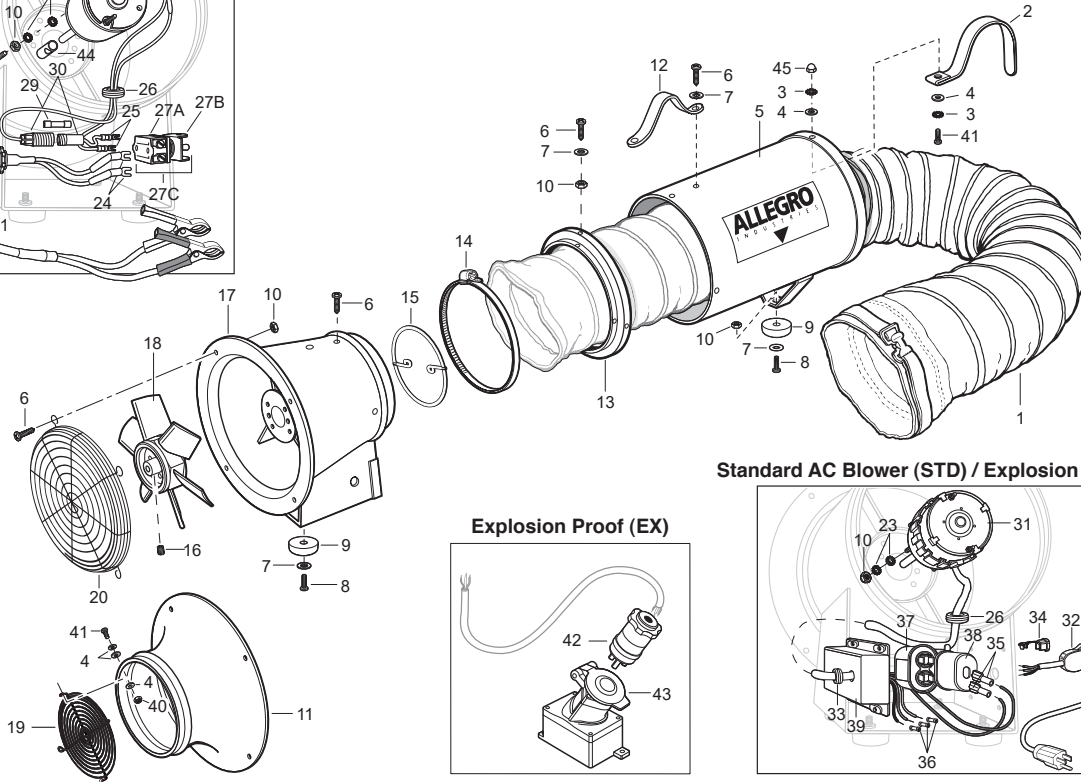

PRODUCT:	AXIAL METAL BLOWERS
PART NUMBER:	9513, 9514, 9514-25 (AC) 9506, 9506-01, 9506-25 (DC) 9513-05, 9514-05, 9514-06 (EX) 9513-I, 9513-05I (AXIAL INLINE BOOSTER) - DISCONTINUED

KEY	PART #	DESCRIPTION	KEY	PART #	DESCRIPTION	KEY	PART #	DESCRIPTION
	9513	Axial AC Metal Blower	5	9514-01A	15' Ducting Canister	27A	9865-13	Toggle Switch
	9513-05	Axial EX Metal Blower		9514-02A	25' Ducting Canister	27B	9865-14	Switch Guard
	9514	Axial AC Metal Blower w/ 15' Ducting	6	9800-66	Machine Screw	27C	9865-13A	Toggle Switch w/Guard
	9514-05	Axial EX Metal Blower w/ 15' Ducting	7	9500-63	Flat Washer	28	9506-04	Cord, Strain Relief
	9514-06	Axial EX Metal Blower w/ 25' Ducting	8	9500-75	Machine Screw	29	9506-11	Fuse
	9514-25	Axial AC Metal Blower w/ 25' Ducting	9	9505-06	Feet (Blower)	30	9506-42	Fuse Holder
	9506	Axial DC Metal Blower	10	9500-69	Nylon Lock Nut	31	9513-03	Motor (STD) 1/3 hp
	9506-01	Axial DC Metal Blower w/ 15' Ducting	11	9500-03A	8" Axial Intake Adapter		9513-03EX	Motor (EX) 1/3 hp (w/ Cord)
	9506-25	Axial DC Metal Blower w/ 25' Ducting	12	9513-07	Handle	32	9512-02	Cord (STD)
	9513-I	Axial AC Inline Metal Blower (DISCONTINUED)	13	9513-60	Canister Ring	33	9513-13	Grommet
	9513-05I	Axial EX Inline Metal Blower (DISCONTINUED)	14	9514-01B	Duct Clamp	34	9513-10	Cord, Strain Relief
1	9500-15A	15' Ventilation Ducting	15	9513-09	Motor Clamp	35	9513-15	Female Disc.
	9500-25A	25' Ventilation Ducting	16	9513-62	Set Screw	36	9513-14	Butt End Connector
	9500-15AEX	15' Static Conductive Ducting	17	9513-04	Chassis	37	9513-63	Capacitor
	9500-25AEX	25' Static Conductive Ducting	18	9513-01	Fan, STD	38	9513-64	Capacitor Boot
2	9514-01C	Strap w/ Hook, Duct Retainer		9513-01EX	Fan, EX	39	9513-11	Capacitor Housing
3	9500-71	Lock Washer	19	9534-02	Fan Guard	40	9800-87	Lock Nut
4	9800-85	Flat Washer	20	9513-02	Fan Guard	41	9800-84	Screw
			21	9506-40	Power Cord (w/ Clamps)	42	9503-02	Plug, 20A/125V, EX (Sold Separately)
			22	9506-10	Motor (DC) 1/3 hp	43	9503-03	Receptacle, 20A/125V, EX
			23	500-71	Lock Washer	44	9513-61	Retaining Sleeve
			24	9800-78	Yellow Spade	45	9800-89	Acorn Nut
			25	9500-94	Blue Spade			
			26	9513-12	Grommet			