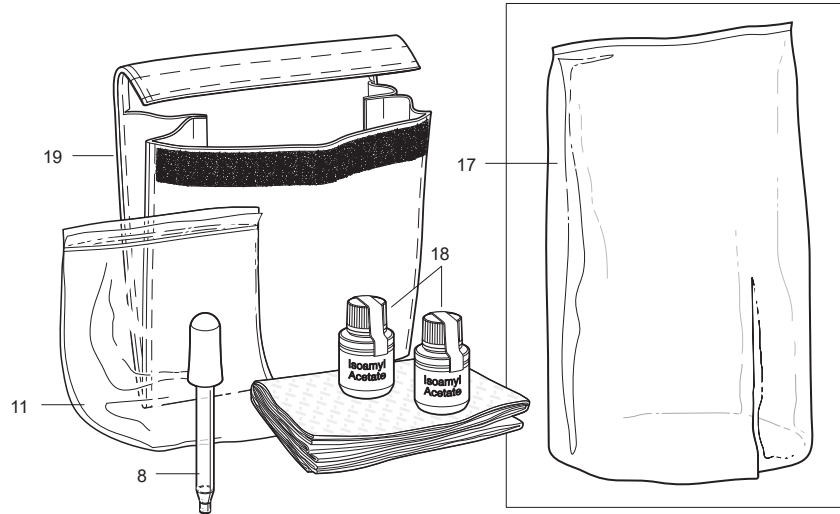

PRODUCT:	BANANA OIL KITS & CALIBRATION KIT
PART NUMBER:	0203 (STANDARD BANANA OIL KIT) 0202 (DELUXE BANANA OIL KIT) 9872-60 (CALIBRATION KIT)

Standard Banana Oil Kit (0203)

Deluxe Banana Oil Kit (0202)

KEY	PART #	DESCRIPTION	KEY	PART #	DESCRIPTION	KEY	PART #	DESCRIPTION
	0203	Standard Banana Oil Kit	8	0202C	Pipette	18	0203-01	Banana Oil (1 oz)
	0202	Deluxe Banana Oil Kit	9	0202-01	Banana oil (8 oz)	19	2010	Storage Bag
	9872-60	Calibration Kit	10	0202A	Jar (1 quart)	20	9872-61	Calibration Span Gas
1	2060	Fit Test Tent	11	0202K	Plastic Bag	21	9872-62	Calibration Zero Gas
2	0202B	Vinyl Gloves	12	4500RX	Case	22	9872-67	Regulator
3	0202F	Nylon Cord	13	9500-69	Nylon Lock Nut	23	9272-68	Carry Case
4	0202H	Clip	14	9500-63	Flat Washer	24	9872-14B	Luer
5	0202E	Pulley	15	9513-07	Handle	25	9872-14A	Tubing
6	0202G	Stopper	16	9800-66	Machine Screw			
7	0202D	Syringe	17	0203B	Plastic Test Enclosure			