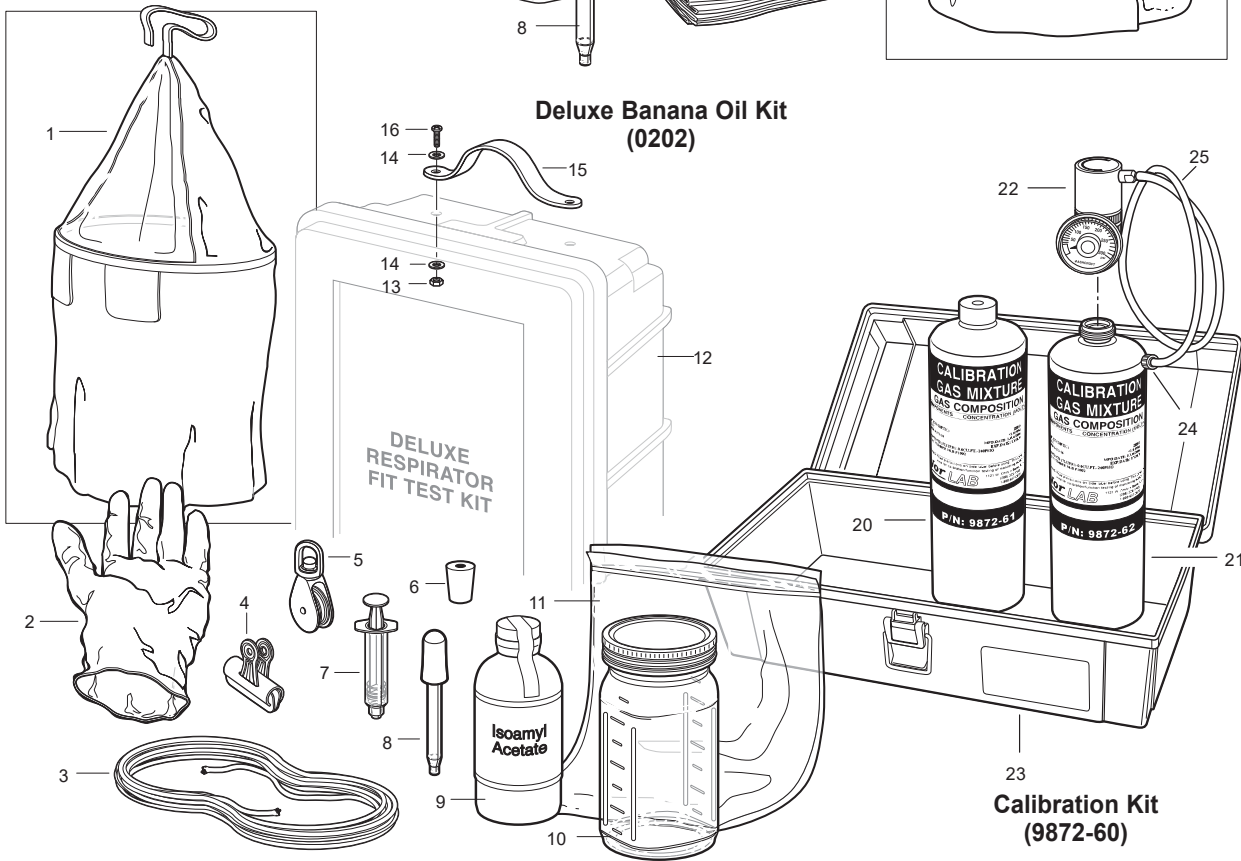

PRODUCT:	BANANA OIL KITS & CALIBRATION KIT
PART NUMBER:	0203 (STANDARD BANANA OIL KIT) 0202 (DELUXE BANANA OIL KIT) 9872-60 (CALIBRATION KIT)

Standard Banana Oil Kit (0203)

Deluxe Banana Oil Kit (0202)

KEY	PART #	DESCRIPTION	KEY	PART #	DESCRIPTION	KEY	PART #	DESCRIPTION
	0203	Standard Banana Oil Kit	8	0202C	Pipette	18	0203-01	Banana Oil (1 oz)
	0202	Deluxe Banana Oil Kit	9	0202-01	Banana oil (8 oz)	19	2010	Storage Bag
	9872-60	Calibration Kit	10	0202A	Jar (1 quart)	20	9872-61	Calibration Span Gas
1	2060	Fit Test Tent	11	0202K	Plastic Bag	21	9872-62	Calibration Zero Gas
2	0202B	Vinyl Gloves	12	4500RX	Case	22	9872-67	Regulator
3	0202F	Nylon Cord	13	9500-69	Nylon Lock Nut	23	9272-68	Carry Case
4	0202H	Clip	14	9500-63	Flat Washer	24	9872-14B	Luer
5	0202E	Pulley	15	9513-07	Handle	25	9872-14A	Tubing
6	0202G	Stopper	16	9800-66	Machine Screw			
7	0202D	Syringe	17	0203B	Plastic Test Enclosure			