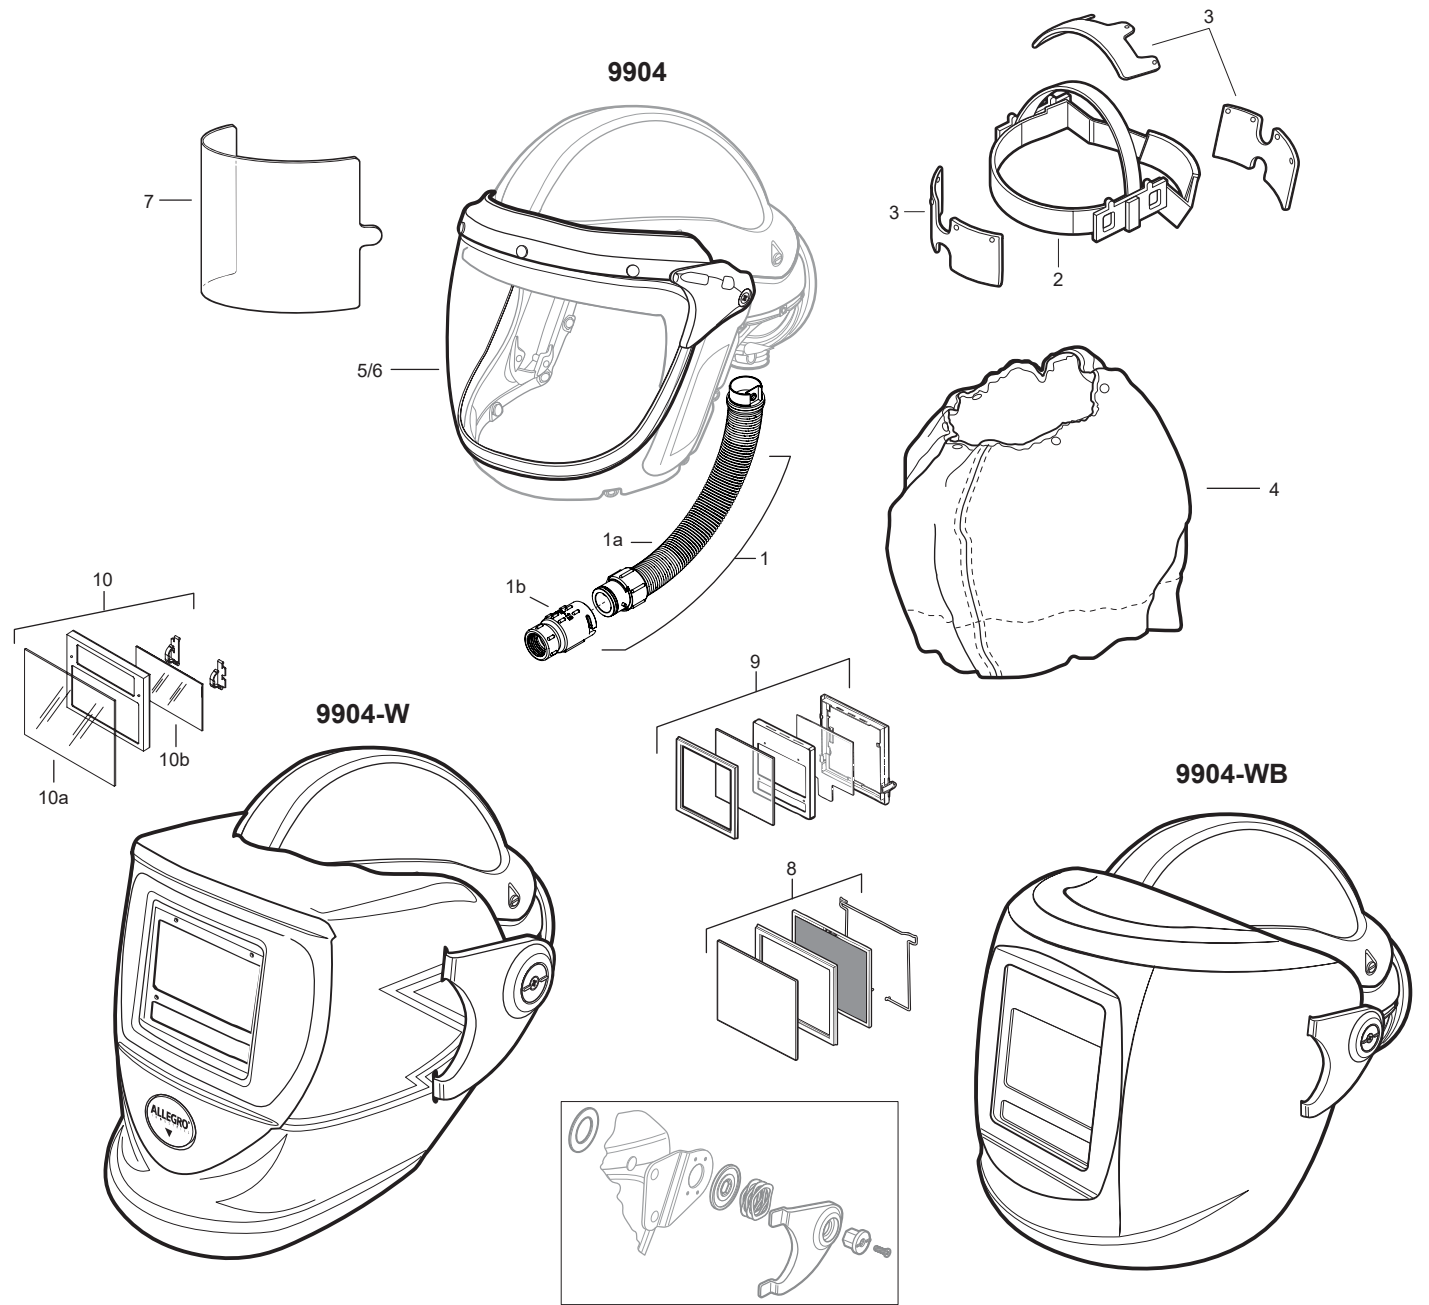

**PRODUCT: DELUXE SUPPLIED AIR SHIELD & WELDING HELMETS**

**PART NUMBER: 9904 (AIR SHIELD)  
9904-W (BLUE WELDING HELMET)  
9904-WB (BLACK WELDING HELMET)**

KEY	PART #	DESCRIPTION	KEY	PART #	DESCRIPTION	KEY	PART #	DESCRIPTION
	9904	Deluxe Supplied Air Shield	2	9904-03	Head Suspension/Cradle Assy.	10	9904-36	Replacement ADF Kit (9904-W)
	9904-W	Deluxe Air Shield w/ Blue Welding Helmet	3	9904-03LK	Head Lining Brow Pad Kit	10a	9904-22W	Replacement Outer Lens (9904-W)
	9904-WB	Deluxe Air Shield w/ Black Welding Helmet	4	9904-04	Neck Cape (Purch. after 1/1/14)	10b	9904-22V	Replacement Inner Lens (9904-W)
			5	9904-09B	Visor Shield Assy. (ANSI Z87.1+)			<b>Not Shown</b>
			6	9904-22L	Visor Welding Shield Assembly		9904-09C	Visor Lock Clip (Sold separately)
1	9904-13	Downtube Assembly	7	9904-25	Lens Covers (9904) (6/Pkg.)			
1a	9904-11E	Downtube Only	8	9904-33	Replacement #10 Lens Kit (9904-WB)			
1b	9904-12	Flow Control Adapter Assembly (Quick Release)	9	9904-35	Replacement ADF Kit (9904-WB)			