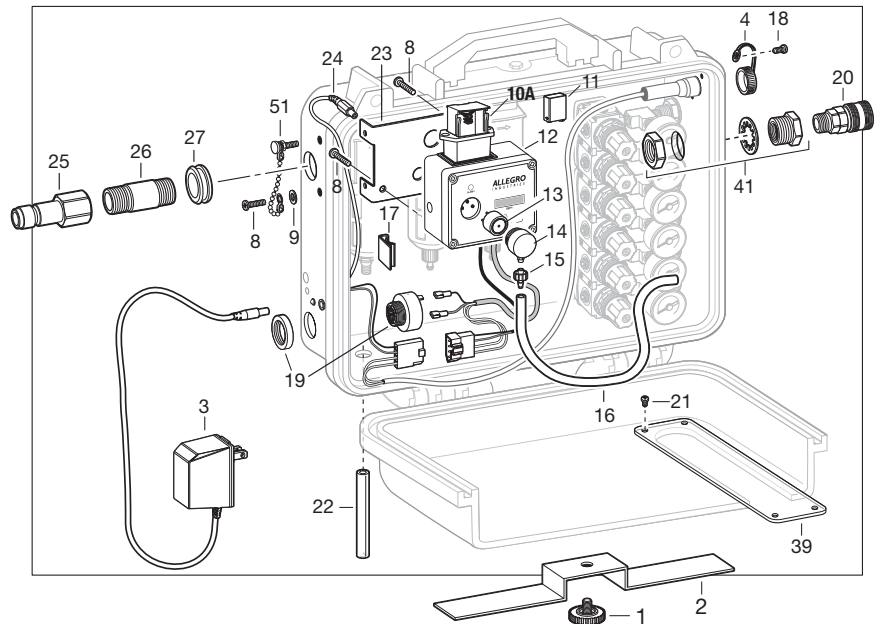

# MULTI-REGULATOR FILTRATION PANEL (9876-MR)

Key	Part #	Description	Key	Part #	Description	Key	Part #	Description
	<b>9876-MR</b>	<b>6-Worker Multi-Regulator</b>						
1	9872-30A	Support Stand Retainer Screw	15	9872-14B	Male Luer	35	9872-27	Street Tee
2	9872-30	Support Stand	16	9872-14	Tubing	36	9872-24	Nipple (L.P.)
3	9872-95	AC to DC Power Supply	17	9800-98	Cable Clip	37	9872-17	Elbow
4	9872-85	Recepticle Cap	18	9800-97	Self Tapping Screw	38	9000-29	Hex Bushing
5	9872-25	Flow Meter	19	9871-01D	Piezo Alarm	39	9874-13MR	Window
6	9872-08	Gauge	20	9700-74A	1/4" Coupler, Hansen	40	9872-06MR	Mini Regulator
7	9875-25	Brass Adapter	21	9800-99	Window Screw	41	9872-11L	Bulkhead
8	9800-93	Screw	22	9872-13	Tubing	42	9872-29	Closed Nipple
9	9800-94	Flat Washer	23	9872-21	CO Monitor Bracket	43	9878-03	1st Stage Pre-Filter Assembly
10	9872-91	Battery Compartment Cover <b>No Longer Available</b> (not sold separately)	24	9872-88	DC Power Plug	44	9878-31	5-Micron Filter Element
	9872-91A	Battery Compartment <b>No Longer Available</b> (Purchased before 09-2004)	25	9878-12	Plug, Hansen	45	9878-04	2nd Stage Coalescing Filter Assembly
10A	9872-91B	Battery Compartment (Purchased after 09-2004)	26	9878-11	Nipple	46	9878-32	.01 Micron Filter Element
11	9871-01F	9 Volt Battery	27	9878-13	Grommet	47	9878-05	3rd Stage Carbon Filter Assembly
12	9872-02BC	CO Monitor (includes 10, 11, 13, 14)	28	9872-28	Adaptor	48	9878-33	.003 Micron Filter Element
13	9872-69	CO Sensor	29	9872-26	Union El Elbow	49	9875-46A	Indicator
14	9872-92	CO Sensor Cover	30	9875-09	Relief Valve	50	9872-07	Joiner Set
			31	9875-23	Branch Tee	51	9874-10	Beaded Chain Lanyard
			32	9872-27	Street Tee			<b>Not Shown</b>
			33	9872-07MR	Joiner Set	9878-50		Replacement Filter Kit, Includes: 2 #44, 1 ea #46 & #48
			34	9000-12B	Hex Bushing			