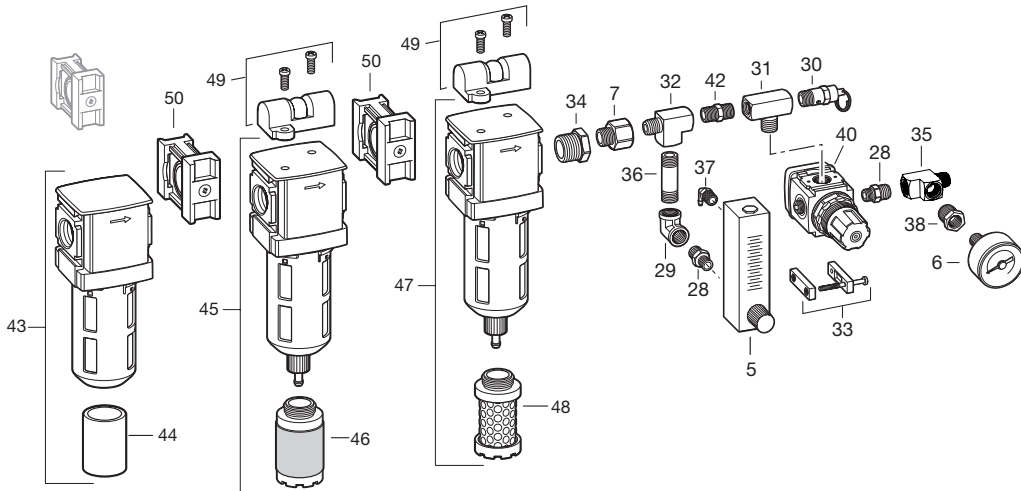

# MULTI-REGULATOR FILTRATION PANEL (9876-MR)

Key	Part #	Description	Key	Part #	Description	Key	Part #	Description
	<b>9876-MR</b>	<b>6-Worker Multi-Regulator</b>						
1	9872-30A	Support Stand Retainer Screw	15	9872-14B	Male Luer	35	9872-27	Street Tee
2	9872-30	Support Stand	16	9872-14	Tubing	36	9872-24	Nipple (L.P.)
3	9872-95	AC to DC Power Supply	17	9800-98	Cable Clip	37	9872-17	Elbow
4	9872-85	Recepticle Cap	18	9800-97	Self Tapping Screw	38	9000-29	Hex Bushing
5	9872-25	Flow Meter	19	9871-01D	Piezo Alarm	39	9874-13MR	Window
6	9872-08	Gauge	20	9700-74A	1/4" Coupler, Hansen	40	9872-06MR	Mini Regulator
7	9875-25	Brass Adapter	21	9800-99	Window Screw	41	9872-11L	Bulkhead
8	9800-93	Screw	22	9872-13	Tubing	42	9872-29	Closed Nipple
9	9800-94	Flat Washer	23	9872-21	CO Monitor Bracket	43	9878-03	1st Stage Pre-Filter Assembly
10	9872-91	Battery Compartment Cover <b>No Longer Available</b> (not sold separately)	24	9872-88	DC Power Plug	44	9878-31	5-Micron Filter Element
	9872-91A	Battery Compartment <b>No Longer Available</b> (Purchased before 09-2004)	25	9878-12	Plug, Hansen	45	9878-04	2nd Stage Coalescing Filter Assembly
10A	9872-91B	Battery Compartment (Purchased after 09-2004)	26	9878-11	Nipple	46	9878-32	.01 Micron Filter Element
11	9871-01F	9 Volt Battery	27	9878-13	Grommet	47	9878-05	3rd Stage Carbon Filter Assembly
12	9872-02BC	CO Monitor (includes 10, 11, 13, 14)	28	9872-28	Adaptor	48	9878-33	.003 Micron Filter Element
13	9872-69	CO Sensor	29	9872-26	Union El Elbow	49	9875-46A	Indicator
14	9872-92	CO Sensor Cover	30	9875-09	Relief Valve	50	9872-07	Joiner Set
			31	9875-23	Branch Tee	51	9874-10	Beaded Chain Lanyard
			32	9872-27	Street Tee			<b>Not Shown</b>
			33	9872-07MR	Joiner Set	9878-50		Replacement Filter Kit, Includes: 2 #44, 1 ea #46 & #48
			34	9000-12B	Hex Bushing			