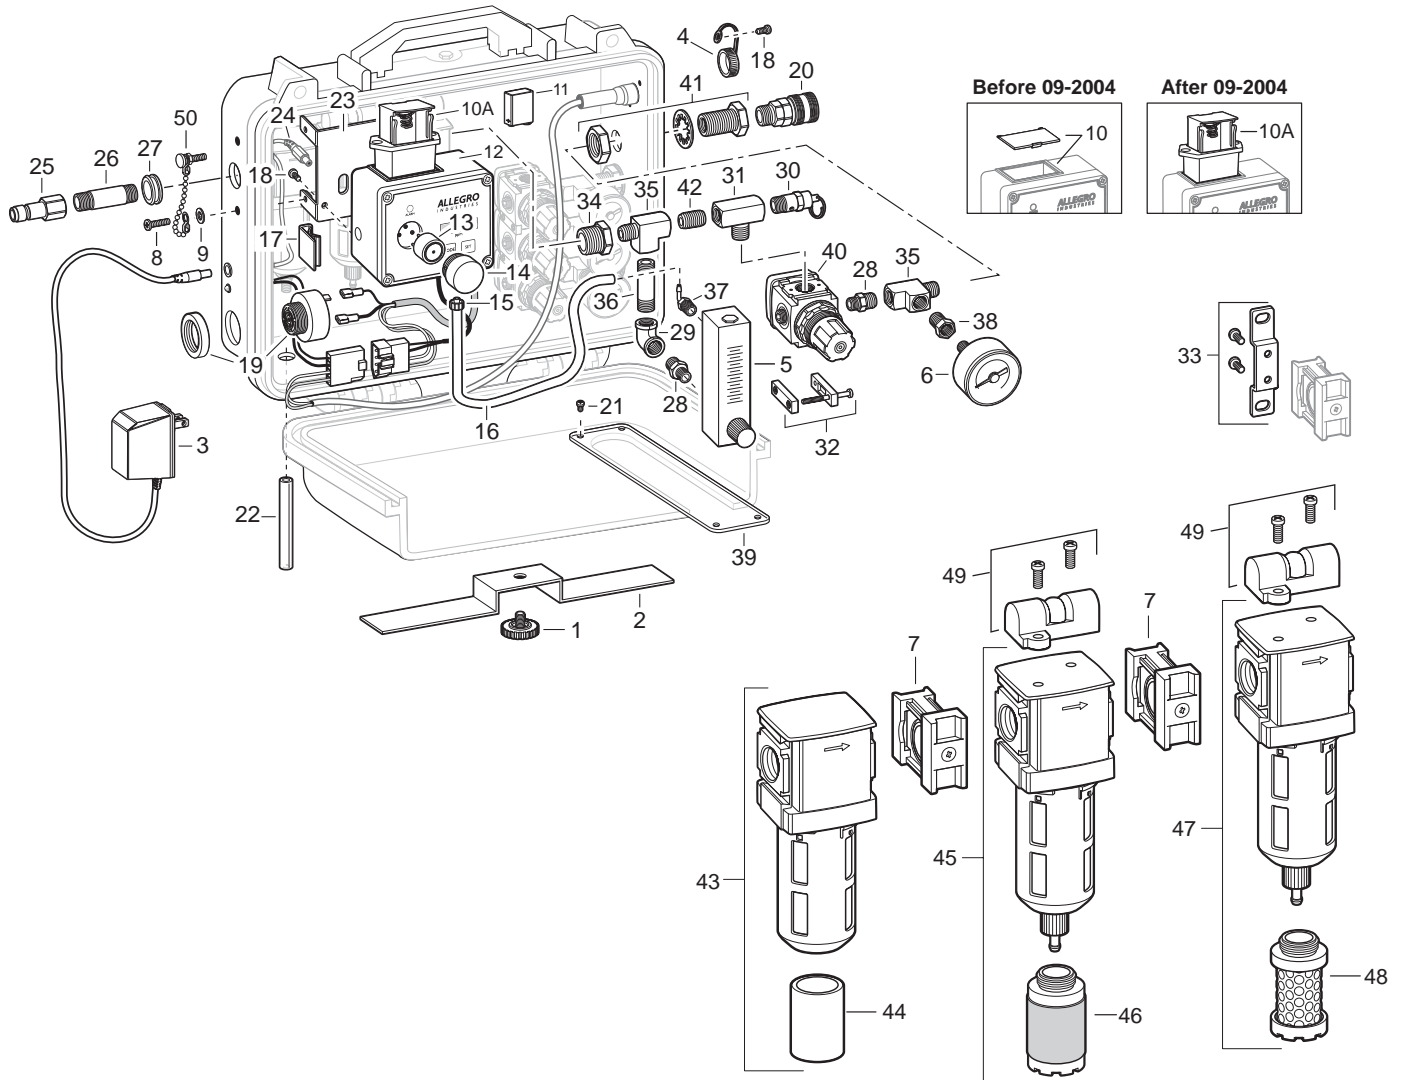

MULTI-REGULATOR FILTRATION PANEL with CO MONITOR (9874-MR)

Key Part #	Description	Key Part #	Description	Key Part #	Description
9874-MR	4 Worker Multi-Regulator	15	9872-14B Male Luer	35	9872-27 Street Tee
1	9872-30A Support Stand Retainer Screw	16	9872-14 Tubing	36	9872-24 Nipple
2	9872-30 Support Stand	17	9800-98 Cable Clip	37	9872-17 Elbow
3	9872-95 AC to DC Power Supply	18	9800-97 Self Tapping Screw	38	9000-29 Hex Bushing
4	9872-85 Recepticle Cap	19	9871-01D Piezo Alarm	39	9874-13MR Window
5	9872-25 Flow Meter	20	9700-74A Coupler, Hansen	40	9872-06MR Mini Regulator
6	9872-08MR Gauge	21	9800-99 Window Screw	41	9872-11L Bulkhead
7	9872-07 Joiner Set (w/o Bracket)	22	9872-13 Tubing	42	9872-29 Closed Nipple
8	9800-93 Screw	23	9872-21 CO Monitor Bracket (Carry Air)	43	9875-03 1st Stage Pre-Filter Assembly
9	9800-94 Flat Washer	24	9872-88 DC Power Plug	44	9872-31 5-Micron Filter Element
10	9872-91 Battery Compartment Cover (not sold separately)	25	9700-72C Plug, Hansen	45	9875-04 2nd Stage Coalescing Filter Assembly
	9872-91A Battery Compartment (Purchased before 09-2004)	26	9875-21 Nipple, Brass	46	9872-32 .01 Micron Filter Element
10A	9872-91B Battery Compartment (Purchased after 09-2004)	27	9872-12 Grommet	47	9875-05 3rd Stage Carbon Filter Assembly
11	9871-01F 9 Volt Battery	28	9872-28 Nipple Adaptor	48	9872-33 .003 Micron Filter Element
12	9872-02BC CO Monitor (Includes 10, 11, 13, 14)	29	9872-26 Union Elbow	49	9875-46A Indicator
13	9872-69 CO Sensor	30	9875-09 Relief Valve	50	9874-10 Beaded Chain Lanyard
14	9872-92 CO Sensor Cover	31	9875-23 Branch Tee		Not Shown
		32	9872-07MR Joiner Set	9872-50	Replacement Filter Kit, Includes: 2 #44, 1 ea #46 & 48
		33	9872-64 T-Bracket		
		34	9874-12 Hex Bushing		