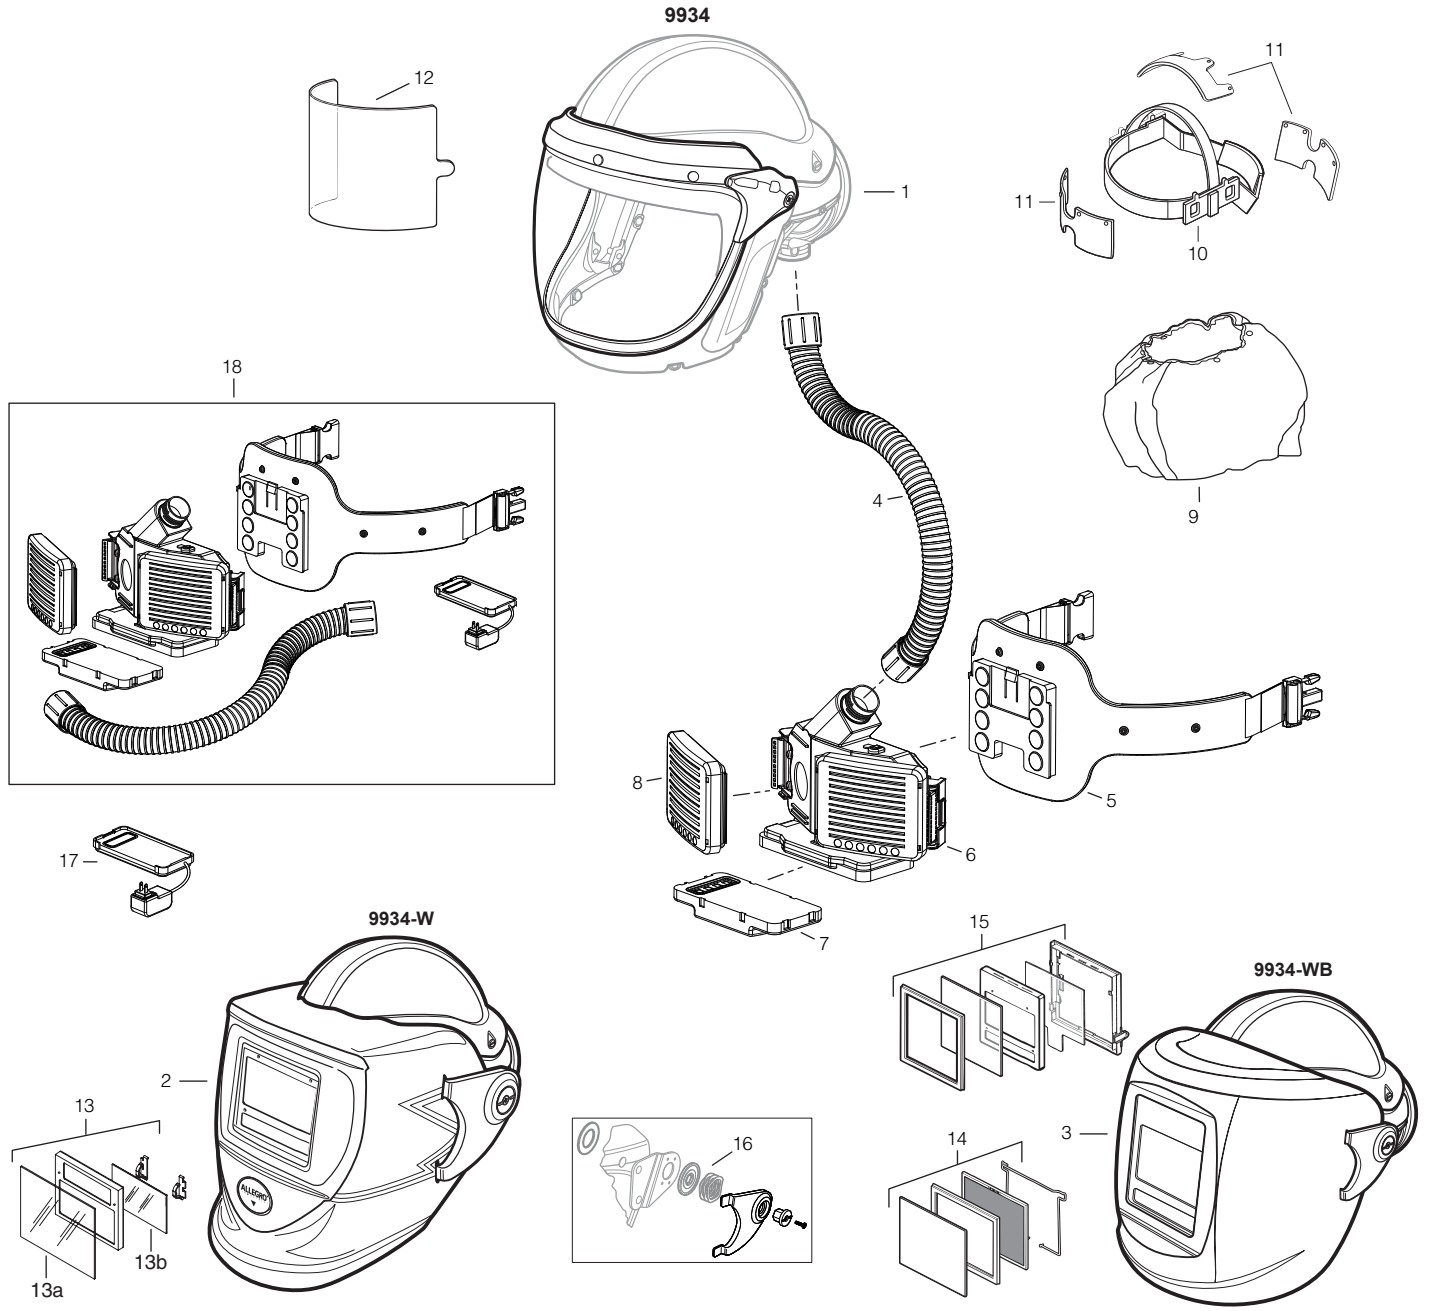

# EZ AIR PRO SHIELD P APR (9934) EZ AIR PRO BLUE WELDING HELMET P APR (9934-W) EZ AIR PRO BLACK WELDING HELMET P APR (9934-WB)

Key	Part #	Description	Key	Part #	Description	Key	Part #	Description
	<b>9934</b>	<b>EZ Air Pro Shield P APR</b>	8	PR02-623SP	HEPA Filter (Set of 2)	14	9904-33	Replacement #10 Lens Kit (9904-WB)
	<b>9934-W</b>	<b>EZ Air Pro Blue Weld. Helmet P APR</b>	9	9904-04	Neck Shroud	15	9904-35	Replacement ADF Kit (9934-WB)
	<b>9934-WB</b>	<b>EZ Air Pro Black Weld. Helmet P APR</b>	10	9904-03	Head Suspension/Cradle Assy.	16	9904-22B	Welding Shield Attachment Kit (for 9904-W, 9904-WB) (R & L Sides)
1	9904-10	EZ Air Pro Shield	11	9904-03LK	Head Lining Brow Pad Kit	17	PR02-621SP	Battery Charger
2	9904-10W	EZ Air Pro Blue Welding Helmet	12	9904-25	Lens Covers 6/pk (for 9934)	18	PR02-630SP	P APR Assembly w/o Headtop
3	9904-10WB	EZ Air Pro Black Welding Helmet	13	9904-36	Replacement ADF Kit (9934-W)	<b>Accessories - Not Shown</b>		
4	PR02-625SP	Breathing Tube	13a	9904-22W	Replacement Outer Lens (for 9934-W)		9935-IP	International Plug Kit
5	PR02-627SP	Waist Belt	13b	9904-22V	Replacement Inner Lens (for 9934-W)		PR02-624SP	Acid Gas Filter (Set of 2)
6	PR02-622SP	Blower					PR02-629SP	Organic Vapor Filter (Set of 2)
7	PR02-620SP	Battery					9904-09C	Visor Lock Clip (Sold Separately)