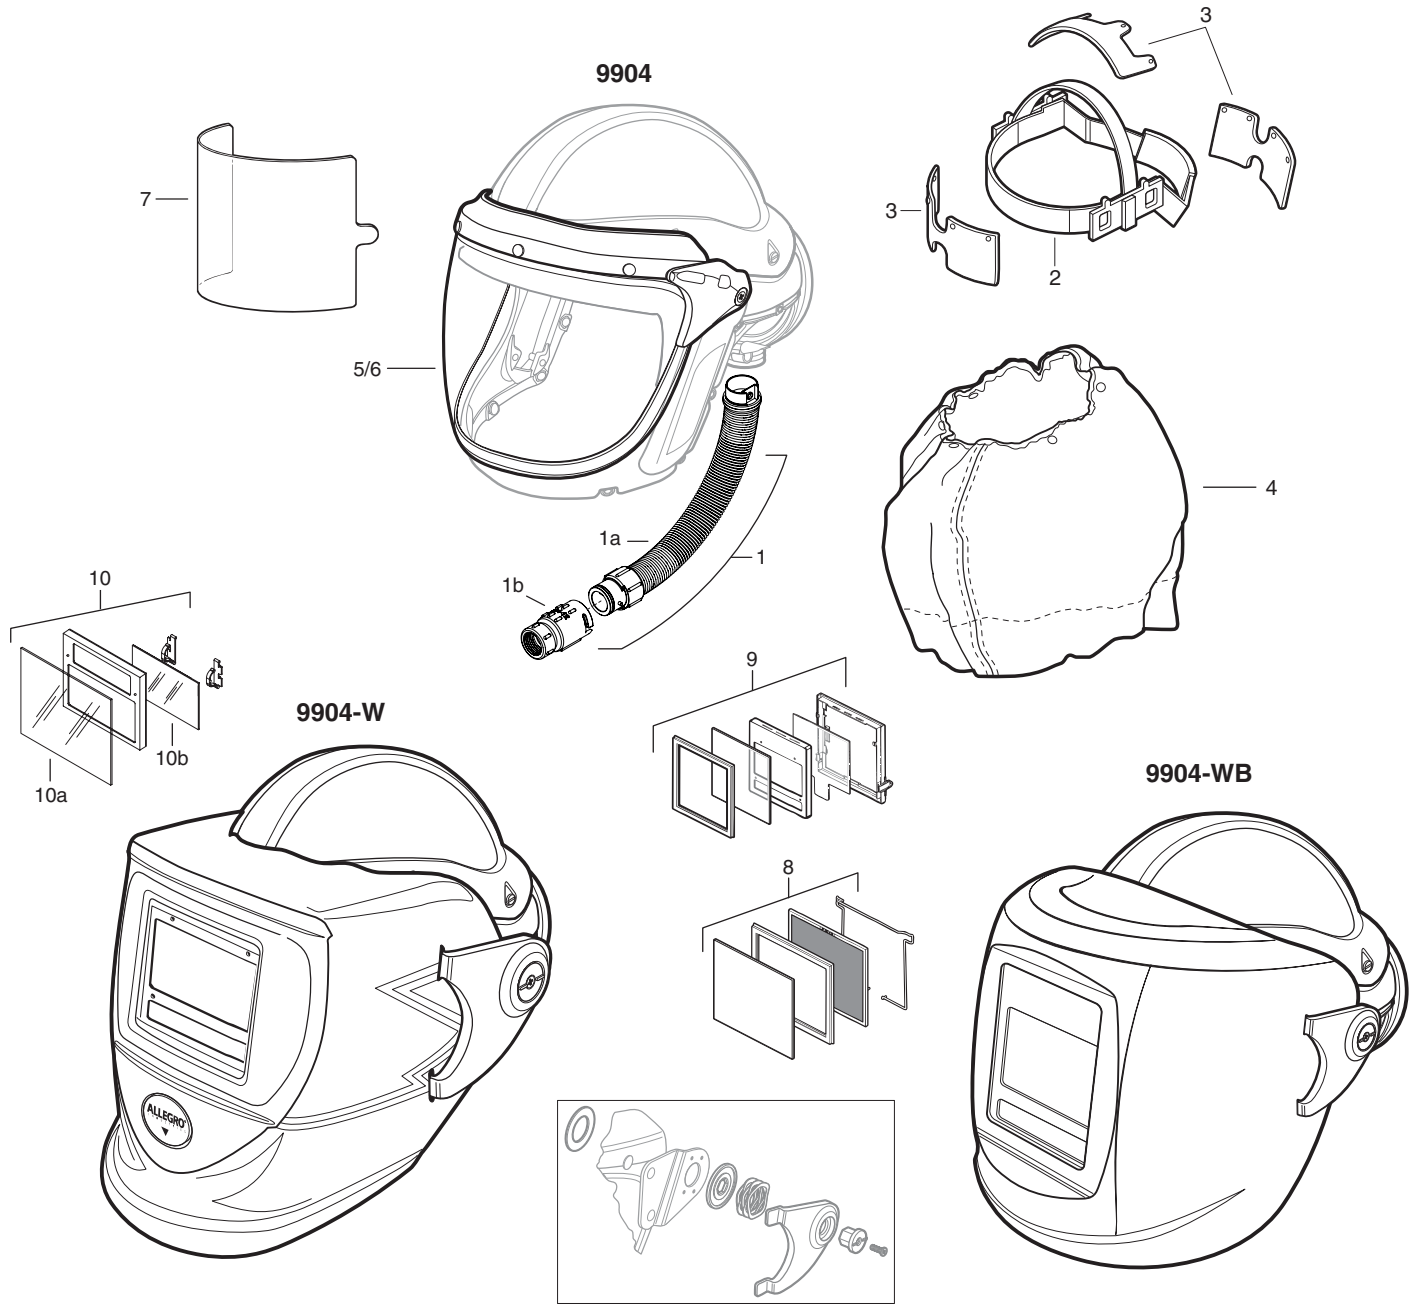

DELUXE SUPPLIED AIR SHIELD (9904)
DELUXE SUPPLIED AIR SHIELD w/BLUE WELDING HELMET (9904-W)
DELUXE SUPPLIED AIR SHIELD w/BLACK WELDING HELMET (9904-WB)

Key Part #	Description	Key Part #	Description	Key Part #	Description
9904	Deluxe Supplied Air Shield	3	9904-03LK Head Lining Brow Pad Kit	10	9904-36 Replacement ADF Kit (for 9904-W)
9904-W	Deluxe Air Shield w/Blue Welding Helmet	4	9904-04 Neck Cape (Purch. after 1/1/14)	10a	9904-22W Replacement Outer Lens (for 9904-W)
9904-WB	Deluxe Air Shield w/Black Welding Helmet	4	9904-04SS Neck Cape (Purch. before 1/1/14)	10b	9904-22V Replacement Inner Lens (for 9904-W)
		5	9904-09B Visor Shield Assy. (ANSI Z87.1+)		Not Shown
1	9904-13 Downtube Assembly	6	9904-22L Visor Welding Shield Assembly		
1a	9904-11E Downtube (only)	7	9904-25 Lens Covers 6/pk (for 9904)		
1b	9904-12 Flow Control Adapter Assembly (Quick Release)	8	9904-33 Replacement #10 Lens Kit (for 9904-WB)		
2	9904-03 Head Suspension/Cradle Assy.	9	9904-35 Replacement ADF Kit (for 9904-WB)		9904-09C Visor Lock Clip (Sold separately)