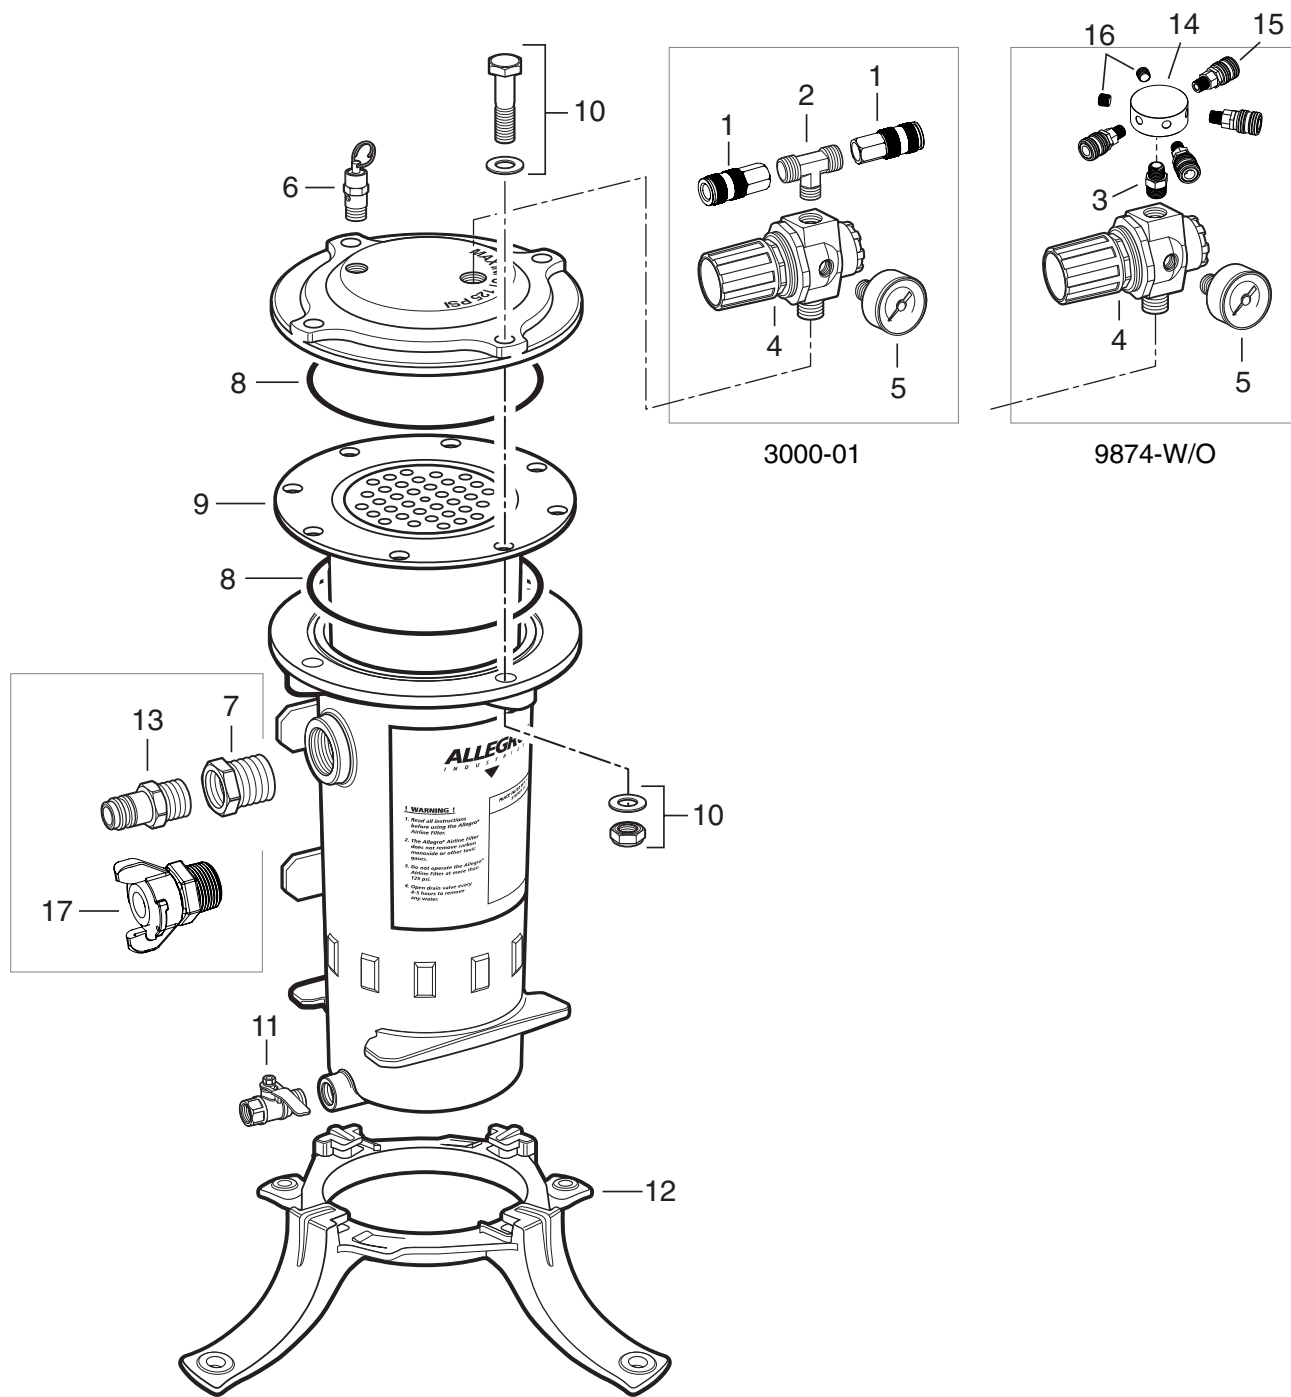

AIRLINE FILTERS

3000-01, 9874-W/O

Key Part #	Description	Key Part #	Description	Key Part #	Description
3000-01	Airline Filter	6	04-916 Pressure Relief Valve (125 PSI)	13	9878-14 Plug, Hansen (Sold before 04/16)
9874-W/O	4-Worker Airline Filter	7	9700-60C Bushing (Sold before 04/16)	14	9875-11 Manifold Block, 7-Port
1	04-911 Quick Disconnect Coupler	8	04-919 O-Ring (Set of 2)	15	9700-74A Coupler (Set of 4)
2	04-912 Tee	9	3100-02 Filter Cartridge	16	9885-33 Hole Plug (Set of 2)
3	9806-01N Hex Reducer	10	04-920 Bolt, Nut Washer Set (Set of 4)	17	9518-06FT Crowfoot (Sold after 04/16)
4	04-914 Pressure Regulator	11	04-922 Drain Tap		
5	04-915 Pressure Gauge	12	04-923 Base Mount		