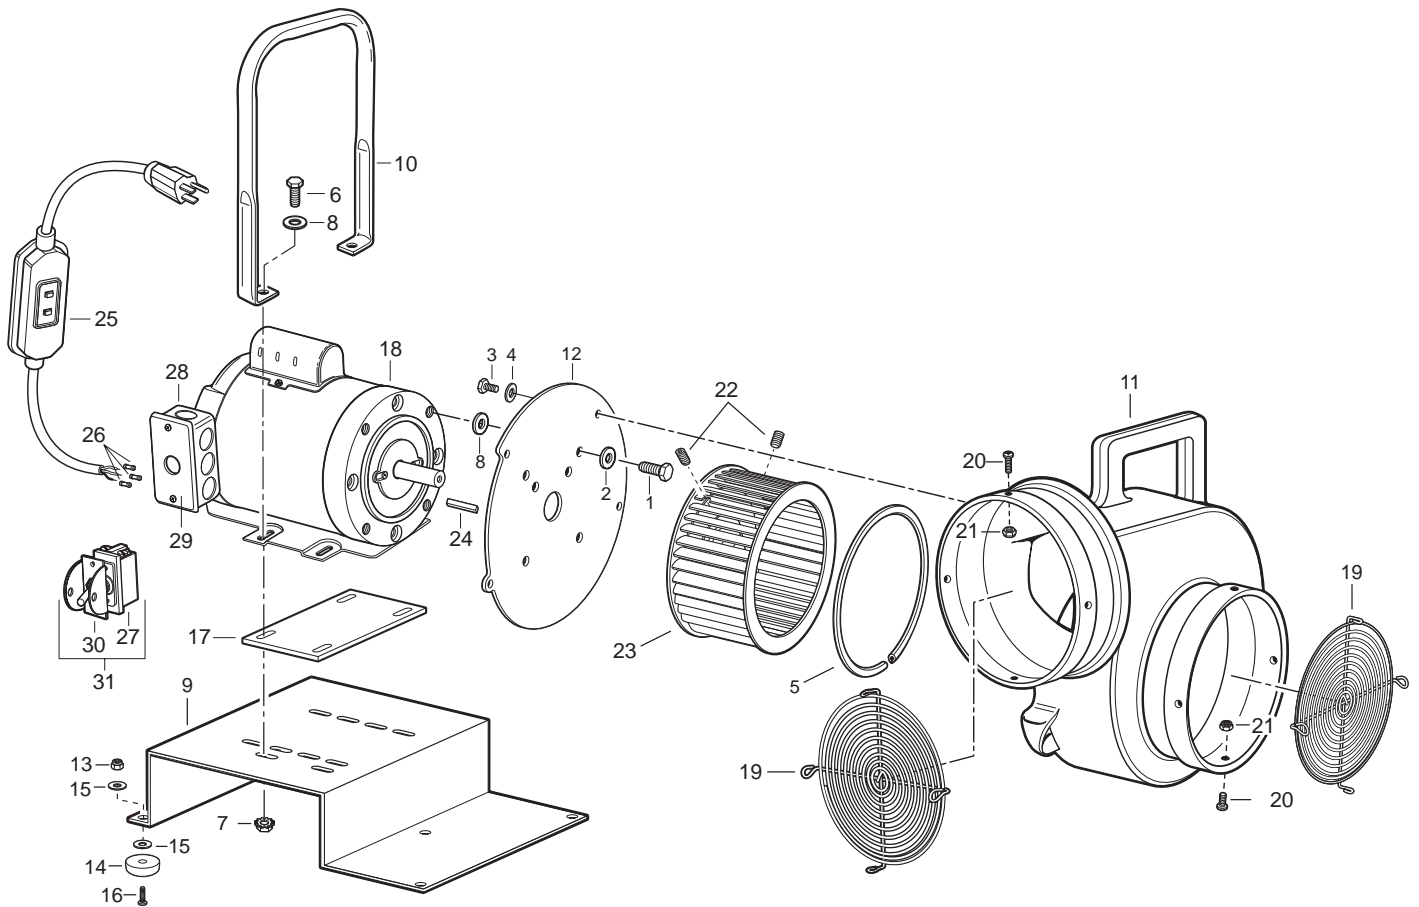

## TWO SPEED BLOWER (9507)

Key	Part #	Description	Key	Part #	Description	Key	Part #	Description
	<b>9507</b>	<b>Two Speed Blower</b>	12	9504-03A	Mounting Plate	24	9505-09A	Shaft Key
1	9500-82	Tap Bolt	13	9800-64	Lock Nut, Nylon	25	9540	Ground Fault Interrupter
2	9500-64	Flat Washer	14	9505-06	Feet	26	9513-14	Butt End Connector
3	9500-74	Bolt	15	9800-62	Flat Washer	27	9507-02	Switch
4	9500-72	Lock Washer	16	9500-79	Tap Bolt	28	9507-03	Switch Housing
5	9504-03B	Gasket	17	9515-04	Rubber Motor Mount	29	9507-04	Cover
6	9500-82	Tap Bolt	18	9507-01	3/4 HP 2 Speed Motor	30	9865-14	Switch Guard
7	9500-68	K-Nut	19	9534-02	Fan Guard	31	9865-13A	Toggle Switch Assembly
8	9500-64	Flat Washer	20	9800-66	Machine Screw			
9	9512-03	Base	21	9500-69	Lock Nut			
10	9500-05	Handle	22	9500-91	Socket Set Screw			
11	9504-03RM	Housing	23	9501-02	Fan Wheel (steel)			