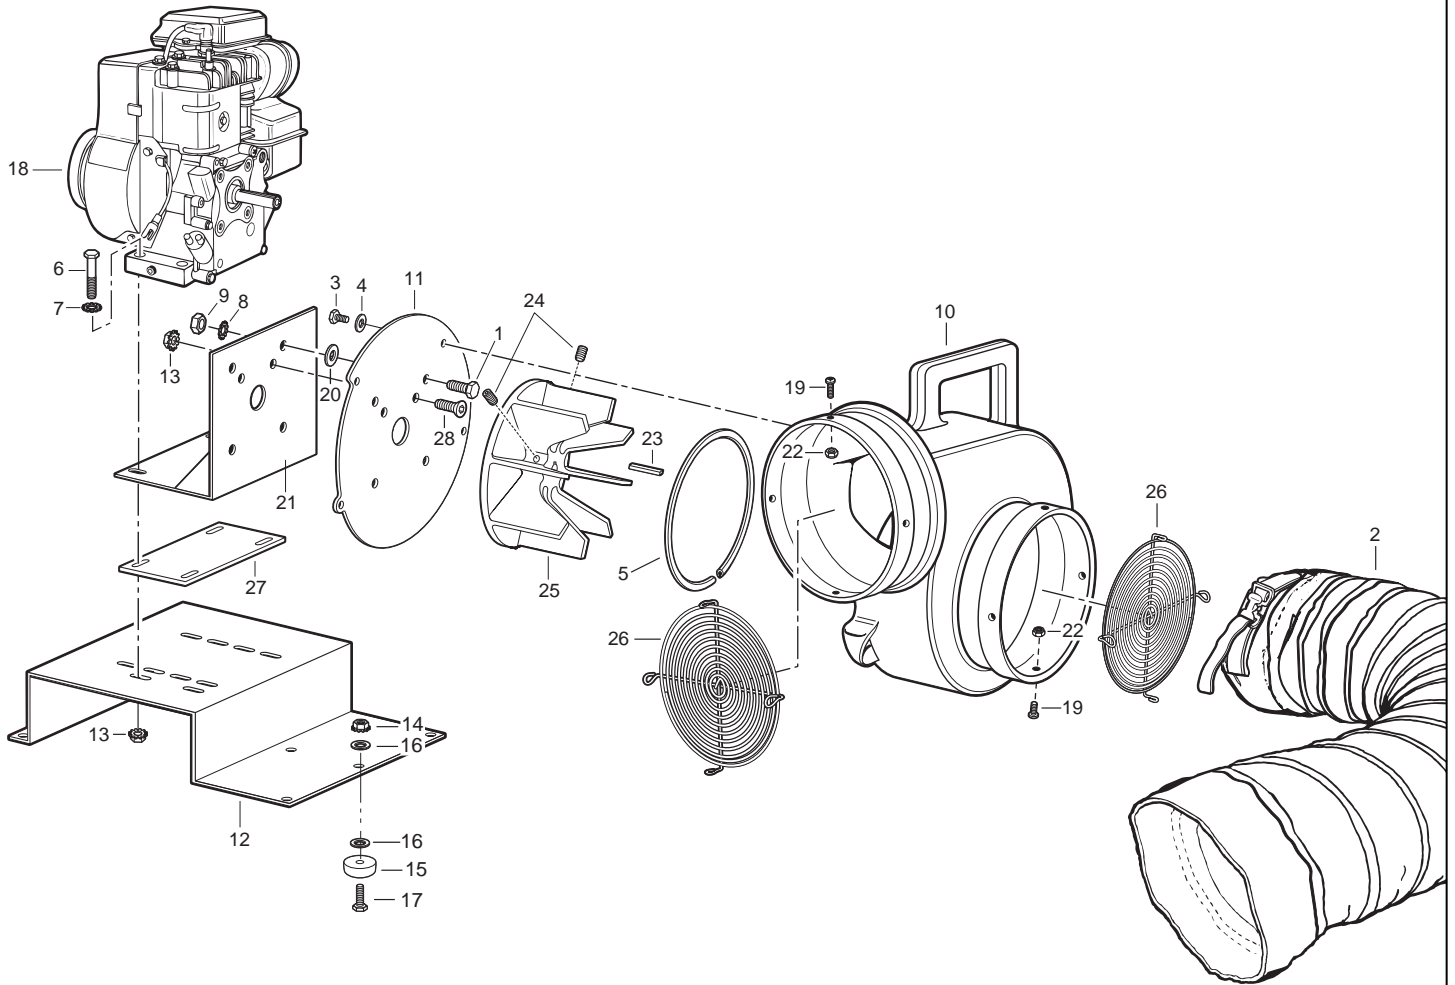

# GAS BLOWER (9505, 9505-50)

Key	Part #	Description	Key	Part #	Description	Key	Part #	Description
	<b>9505</b>	<b>Gas Blower (Briggs &amp; Stratton)</b>	13	9500-67	K-Nut	25	9505-09	Fan Wheel, Alum. (B&S)
	<b>9505-50</b>	<b>Gas Blower (Honda)</b>	14	9500-68	K-Nut		9505-15	Fan Wheel, Alum. (Honda & Subaru)
1	9500-80	Tap Bolt	15	9505-06	Feet	26	9534-02	Fan Guard
2	9505-16	Intake Ducting	16	9500-63	Flat Washer	27	9505-04	Motor Mount Pad
3	9500-74	Bolt	17	9500-79	Tap Bolt	28	9500-81	Flat Socket Screw
4	9500-72	Lock Washer	18	9505-01	Motor (Gas) 5 HP (B&S)			
5	9504-03B	Housing Gasket		9505-02	Motor (Gas) 4 HP (Honda)			
6	9500-74	Bolt	19	9800-66	Machine Screw			
7	9800-62	Flat Washer	20	9800-62	Flat Washer			
8	9500-73	Lock Washer	21	9505-05	Motor Bracket			
9	9800-71	Nut	22	9500-69	Lock Nut			
10	9504-03RM	Housing	23	9505-09A	Shaft Key (B&S)			
11	9504-03A	Mounting Plate		9505-09B	Shaft Key (Honda)			
12	9512-03	Chassis Base	24	9500-91	Socket Set Screw			