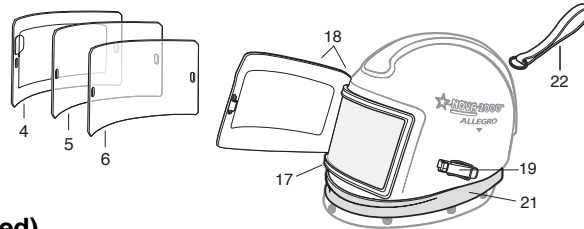

ASTRO and NOVA 3/NOVA 2000 ABRASIVE BLASTING HELMETS

Nova 2000 Helmet

Astro Helmet (discontinued)