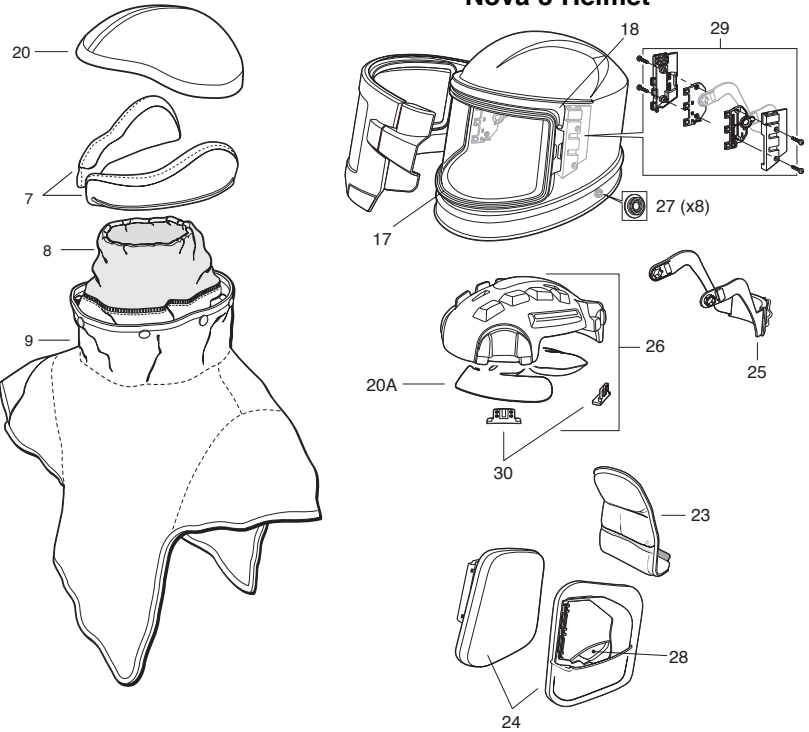

## Nova 3 Helmet

Key Part #	Description	Key Part #	Description	Key Part #	Description
02-800S	Astro Helmet	9	NV20-02 Nova 2000 Nylon Cape Complete with Inner Bib, 28"	18	NV20-04 Visor with Hinge and Screws
NV20-00	Nova 2000 Helmet		NV37-50 Nova 3 Nylon Cape, 28"	NV37-23	Nova 3 Inner Lens Frame
NV30-00	Nova 3 Helmet		NV2002L Nova 2000 Leather Cape Complete with Inner Bib, 28"	19	NV20-08 Visor Latch and Screws
1	02-816 Tear-Off Lens		NV37-52 Nova 3 Leather Cape, 28"	20	2009-SH Helmet Dome (Small)
2	02-811 Outer Lens (50/pkg.)		NV20-02XL Nova 2000 Nylon Cape Complete with Inner Bib, 38"	2009	Helmet Dome (Medium)
3	02-810 Inner Lens (10/pkg.)		NV37-51 Nova 3 Nylon Cape, 38"	2009-LH	Helmet Dome (Large)
4	NV20-17 Tear Off Lens (50/pkg.)			20A	NV37-35 Head Liner
	NV37-25 Nova 3 Tear Off Lens (50/pkg.)	10	NV20-22 Nova 3/Nova 2000 Belt	21	NV20-13 Cape Cover Band
5	NV20-31 Outer Lens (50/pkg.)			22	NV20-42 Helmet Strap
	NV37-24 Nova 3 Outer Lens (50/pkg.)	11	NV20-21 Breathing Air Tube (Nova 2000 & Astro)	23	NV37-351 Nova 3 Neck Pad
6	NV20-18 Inner Lens (10/pkg.)		NV20-21B Breathing Air Tube (Nova 3)	24	NV37-33 Nova 3 Side Padding Covers (5 Pairs)
	NV37-22 Nova 3 Inner Lens (10/pkg.)	12	2015 Low Pressure Adapter w/Belt	25	NV30-7900 Nova 3 Adjustable Head Support w/Ratchet
7	2010-MH Sidewings (Medium) 11"	13	NV20-16 Adjustable Flow Control Valve w/Belt	26	NV37-34 Nova 3 Headliner Kit
	2010-SH Sidewings (Small) 10"	14	4000-01 Air Temperature Controller w/Belt Cooler	27	NV20-41 Nova 3 Cape Securing Domes (8/Pkg.)
	2010-LH Sidewings (Large) 12"	14A	4000-20 Air Temperature Controller w/Belt Heater	28	NV37-32A15 Nova 3 Side Panel Foam, Size 15
	2010-G Sidewings (Medium, for Glasses)	15	0280-4 Visor Kit w/Strap and Screws	29	NV37-27/8 Nova 3 Mount Kit
	2010-GSH Sidewings (Small, for Glasses)	16	02-813 Nylon cape (Astro)	30	NV37-341 Nova 3 Headliner Clips (4/Pkg.)
	2010-GLH Sidewings (Large, for Glasses)	17	NV20-03 Window Frame Gasket		
8	NV20-12 Inner Bib		NV37-21 Nova 3 Inner Gasket		