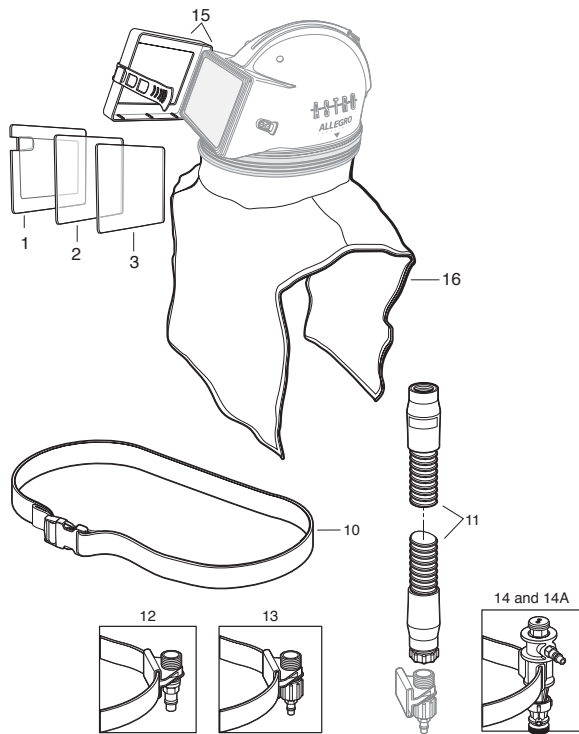

## Nova 3 Helmet

Key Part #	Description	Key Part #	Description	Key Part #	Description
02-800S	Astro Helmet	9	NV20-02 Nova 2000 Nylon Cape Complete with Inner Bib, 28"	18	NV20-04 Visor with Hinge and Screws
NV20-00	Nova 2000 Helmet		NV37-50 Nova 3 Nylon Cape, 28"	NV37-23	Nova 3 Inner Lens Frame
NV30-00	Nova 3 Helmet		NV2002L Nova 2000 Leather Cape Complete with Inner Bib, 28"	19	NV20-08 Visor Latch and Screws
1	02-816 Tear-Off Lens		NV37-52 Nova 3 Leather Cape, 28"	20	2009-SH Helmet Dome (Small)
2	02-811 Outer Lens (50/pkg.)		NV20-02XL Nova 2000 Nylon Cape Complete with Inner Bib, 38"	2009	Helmet Dome (Medium)
3	02-810 Inner Lens (10/pkg.)		NV37-51 Nova 3 Nylon Cape, 38"	2009-LH	Helmet Dome (Large)
4	NV20-17 Tear Off Lens (50/pkg.)			20A	NV37-35 Head Liner
	NV37-25 Nova 3 Tear Off Lens (50/pkg.)	10	NV20-22 Nova 3/Nova 2000 Belt	21	NV20-13 Cape Cover Band
5	NV20-31 Outer Lens (50/pkg.)			22	NV20-42 Helmet Strap
	NV37-24 Nova 3 Outer Lens (50/pkg.)	11	NV20-21 Breathing Air Tube (Nova 2000 & Astro)	23	NV37-351 Nova 3 Neck Pad
6	NV20-18 Inner Lens (10/pkg.)		NV20-21B Breathing Air Tube (Nova 3)	24	NV37-33 Nova 3 Side Padding Covers (5 Pairs)
	NV37-22 Nova 3 Inner Lens (10/pkg.)	12	2015 Low Pressure Adapter w/Belt	25	NV30-7900 Nova 3 Adjustable Head Support w/Ratchet
7	2010-MH Sidewings (Medium) 11"	13	NV20-16 Adjustable Flow Control Valve w/Belt	26	NV37-34 Nova 3 Headliner Kit
	2010-SH Sidewings (Small) 10"	14	4000-01 Air Temperature Controller w/Belt Cooler	27	NV20-41 Nova 3 Cape Securing Domes (8/Pkg.)
	2010-LH Sidewings (Large) 12"	14A	4000-20 Air Temperature Controller w/Belt Heater	28	NV37-32A15 Nova 3 Side Panel Foam, Size 15
	2010-G Sidewings (Medium, for Glasses)	15	0280-4 Visor Kit w/Strap and Screws	29	NV37-27/8 Nova 3 Mount Kit
	2010-GSH Sidewings (Small, for Glasses)	16	02-813 Nylon cape (Astro)	30	NV37-341 Nova 3 Headliner Clips (4/Pkg.)
	2010-GLH Sidewings (Large, for Glasses)	17	NV20-03 Window Frame Gasket		
8	NV20-12 Inner Bib		NV37-21 Nova 3 Inner Gasket		